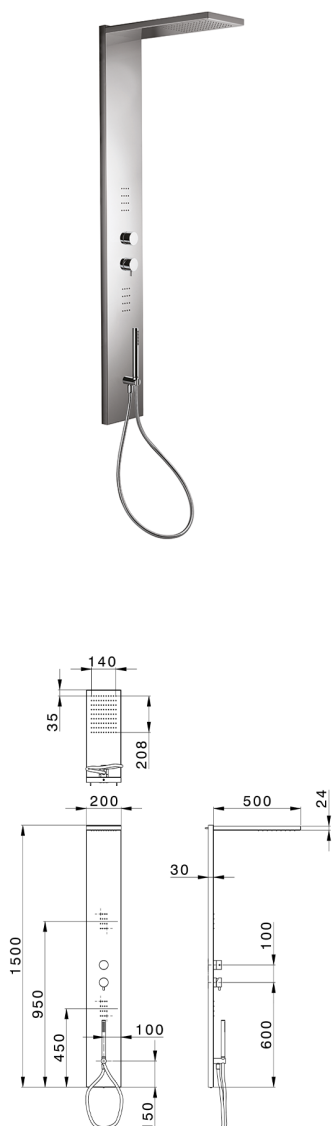

## 3-fonctions single lever shower panel SHOWER COLUMNS\_ZS005000

MODEL **ZS005000**

3-fonctions single lever shower panel, stainless steel  
 AISI 304 shower panel, 3 outlet deviatop  
 cartridge, handshower holder with wall elbow, 23 mm  
 Brass One Spray handshower, 2 front body  
 jets, 200x500 thick 24mm Inox rectangular  
 showerhead, rain function, 150 cm PVC Flexible Hose

### AVAILABLE FINISHINGS

-  **D1** D1 Brushed Inox
-  **40** 40 Matt Black
-  **4Q** 4Q Matt White
-  **D2** D2 Polished Inox

### CHARACTERISTICS

Single Lever **1**  
 Cartridge Spare Parts **ZZ99751000**  
**35 mm Cartridge**

2026-06-14