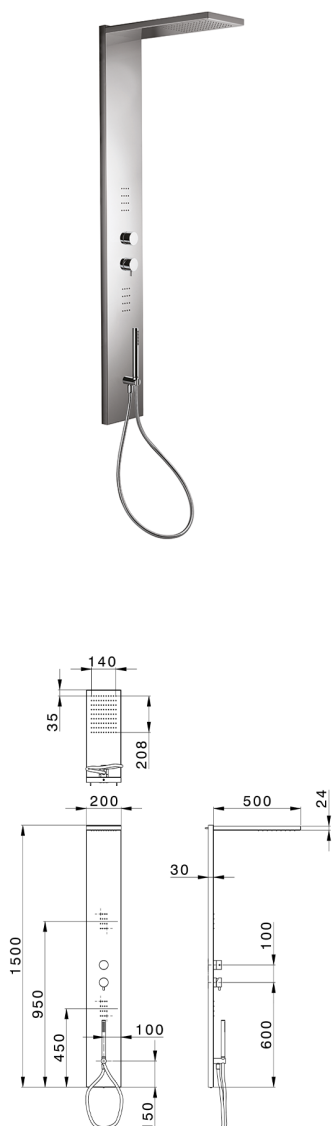

3-fonctions single lever shower panel SHOWER COLUMNS_ZS005000

MODEL **ZS005000**

3-fonctions single lever shower panel, stainless steel
 AISI 304 shower panel, 3 outlet deviatop
 cartridge, handshower holder with wall elbow, 23 mm
 Brass One Spray handshower, 2 front body
 jets, 200x500 thick 24mm Inox rectangular
 showerhead, rain function, 150 cm PVC Flexible Hose

AVAILABLE FINISHINGS

-  **D1** D1 Brushed Inox
-  **40** 40 Matt Black
-  **4Q** 4Q Matt White
-  **D2** D2 Polished Inox

CHARACTERISTICS

Single Lever **1**
 Cartridge Spare Parts **ZZ99751000**
35 mm Cartridge