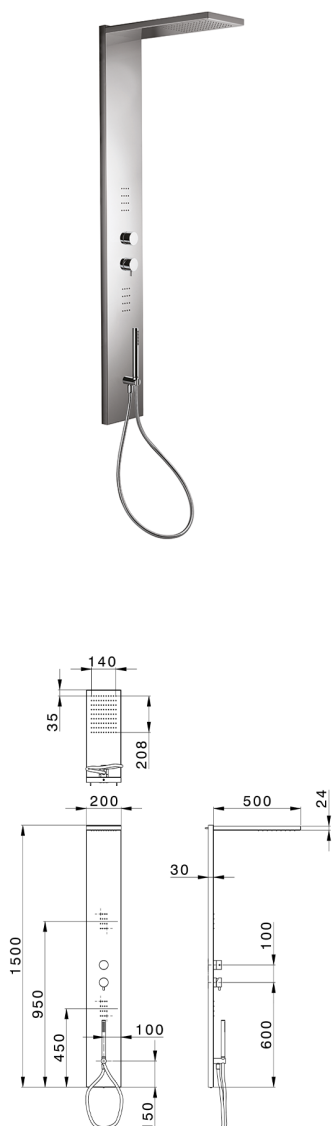

## 3-fonctions single lever shower panel SHOWER COLUMNS\_ZS005000

MODEL **ZS005000**

3-fonctions single lever shower panel, stainless steel  
 AISI 304 shower panel, 3 outlet deviatop  
 cartridge, handshower holder with wall elbow, 23 mm  
 Brass One Spray handshower, 2 front body  
 jets, 200x500 thick 24mm Inox rectangular  
 showerhead, rain function, 150 cm PVC Flexible Hose

### AVAILABLE FINISHINGS

-  **D1** D1 Brushed Inox
-  **40** 40 Matt Black
-  **4Q** 4Q Matt White
-  **D2** D2 Polished Inox

### CHARACTERISTICS

Single Lever **1**  
 Cartridge Spare Parts **ZZ99751000**  
**35 mm Cartridge**

2026-04-26