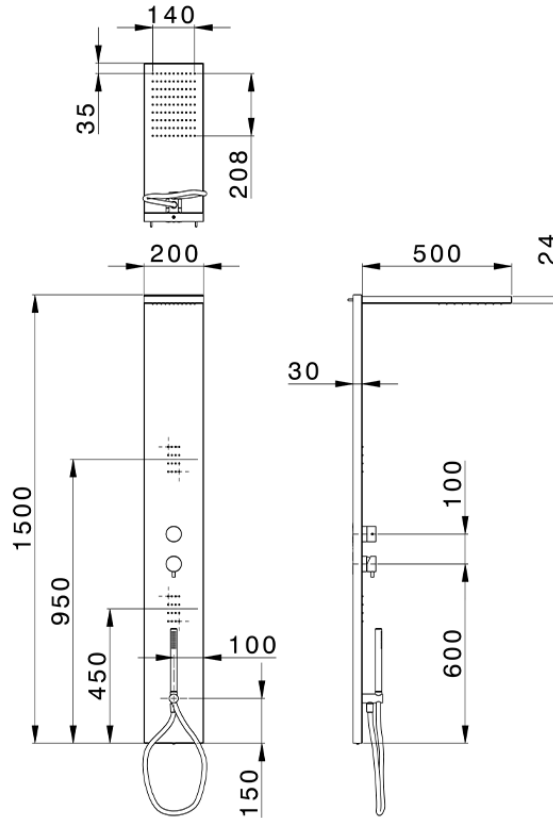

3-fonctions single lever shower panel SHOWER COLUMNS_ZS005000

ZS005000

<https://en.cisal.it/3-fonctions-single-lever-shower-panel-shower-columns-zs005000>

2026-06-13