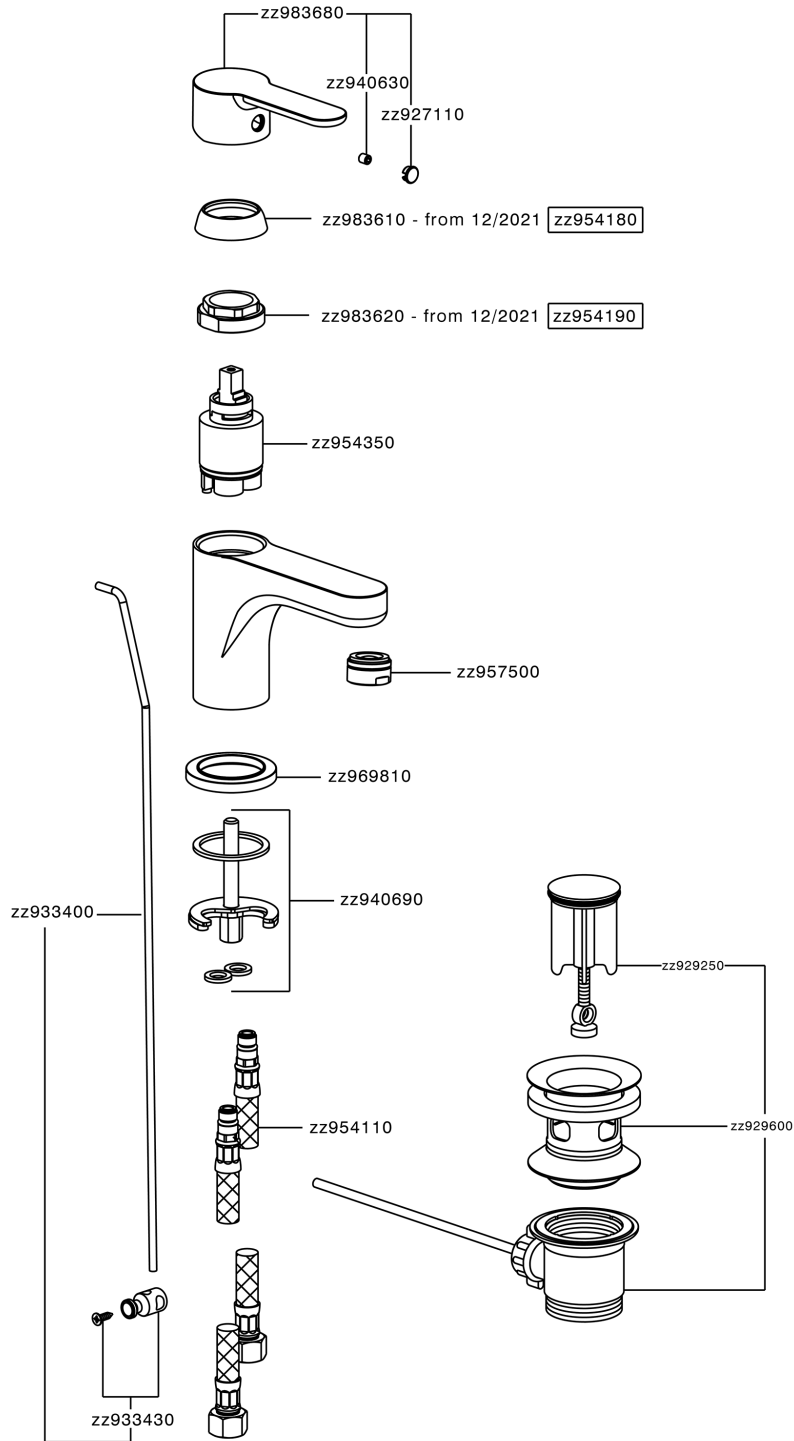

Single lever washbasin mixer TENDER_C2000510

C2000510

<https://en.cisal.it/single-lever-washbasin-mixer-tender-c2000510>

2024-12-22