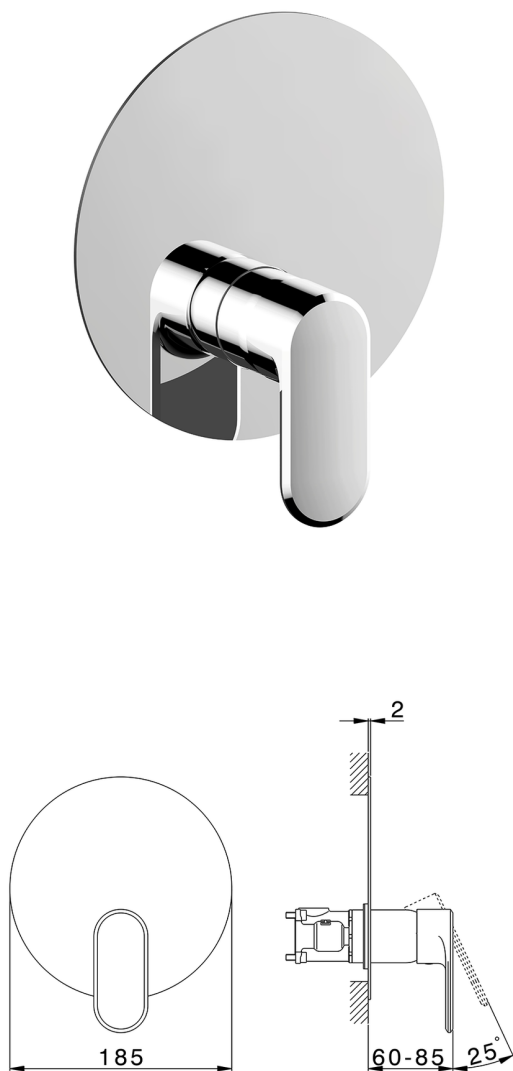

## Exposed part for Single Lever One Box Valve LINEAVIVA\_LV0BM010

MODEL **LV0BM010**

Exposed part for Single Lever One Box Valve, 1 Outlet, Minimum depth of installation: 67 mm, without concealed part, for items ZA00B030-ZA00B031

### CHARACTERISTICS

Cartridge Spare Parts **ZZ97179000**

**35 mm Cartridge**

Installation **Concealed**

Required concealed parts **ZA00B031**

**ZA00B030**

## Exposed part for Single Lever One Box Valve LINEAVIVA\_LV0BM010

LV0BM010

<https://en.cisal.it/exposed-part-for-single-lever-one-box-valve-lineavivalv0bm010>