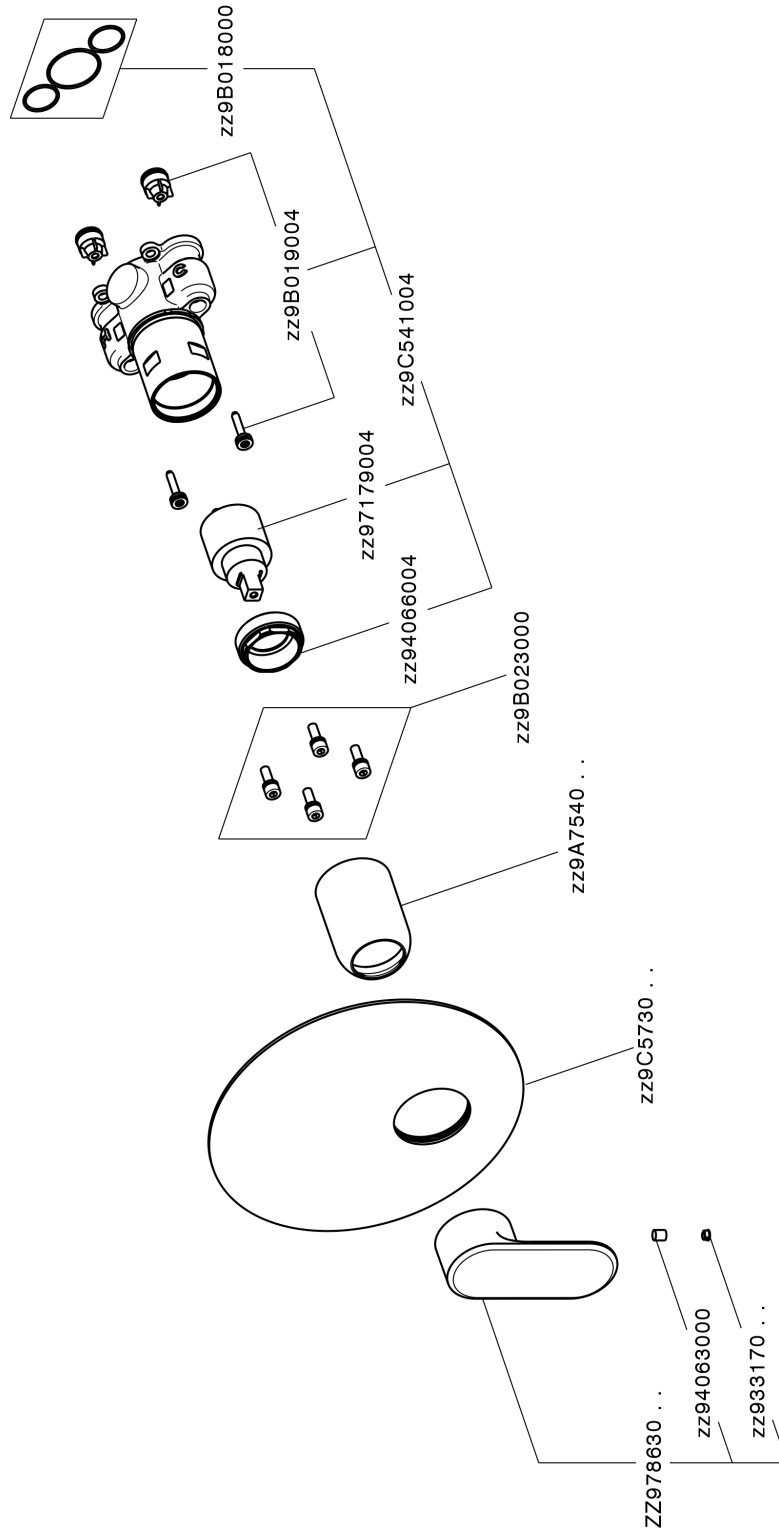

## Exposed part for Single Lever One Box Valve LINEAVIVA\_LV0BM010

MODEL **LV0BM010**

Exposed part for Single Lever One Box Valve, 1 Outlet, Minimum depth of installation: 67 mm, without concealed part, for items ZA00B030-ZA00B031

### CHARACTERISTICS

Cartridge Spare Parts **ZZ97179000**

**35 mm Cartridge**

Installation **Concealed**

Required concealed parts **ZA00B031**

**ZA00B030**

## Exposed part for Single Lever One Box Valve LINEAVIVA\_LV0BM010

LV0BM010

<https://en.cisal.it/exposed-part-for-single-lever-one-box-valve-lineavivalv0bm010>

## One Box Universal Concealed Part ONE BOX\_ZA00B031

MODEL **ZA00B031**

One Box Universal Concealed Part, for 1, 2 or 3 outlet thermostatic or single lever, without trim kit, with noise reducers, with sealing gasket