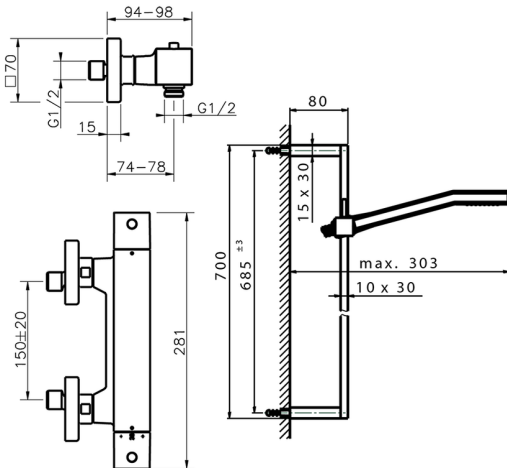

## Thermostatic shower mixer with sliding bar ROADSTER ACCENT\_RAS01010

MODEL **RAS01010**

Thermostatic shower mixer with sliding bar, 70 cm sliding rail bar with sliding bracket, 42x18 mm ABS Quad one spray handshower, 150 cm smooth SILVERFLEX Flexible Hose

### CHARACTERISTICS

Cartridge Spare Parts **22.04A.AR - ZZ97279004**

**Argo 2 (long filter) Thermostatic Valve**