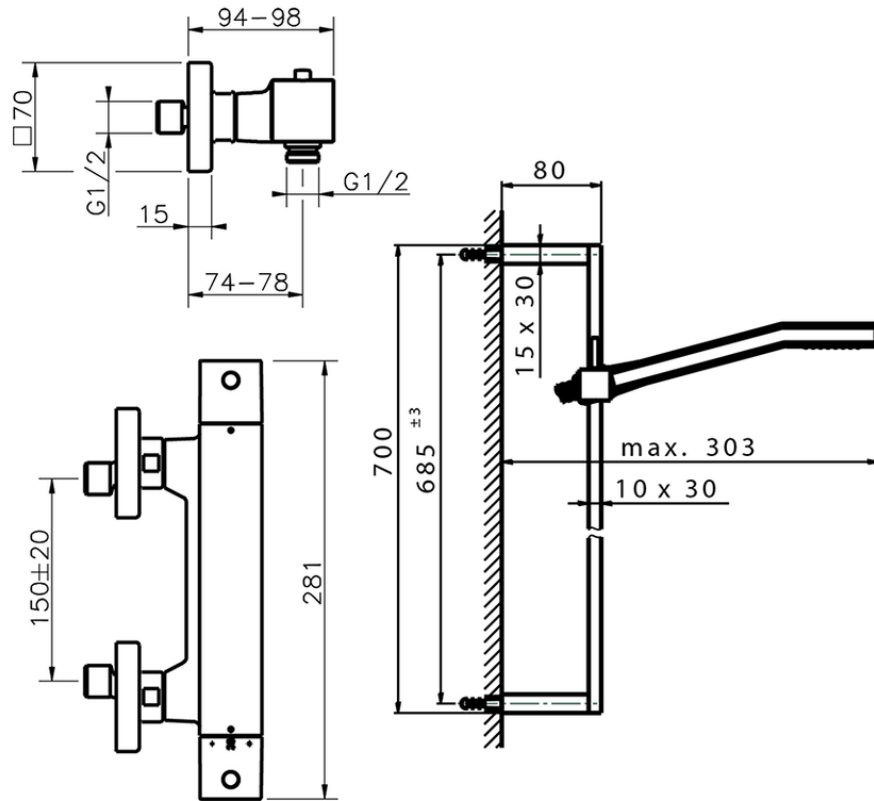

Thermostatic shower mixer with sliding bar ROADSTER ACCENT_RAS01010

RAS01010

<https://en.cisal.it/thermostatic-shower-mixer-with-sliding-bar-roadster-accent-ras01010>

2026-04-26