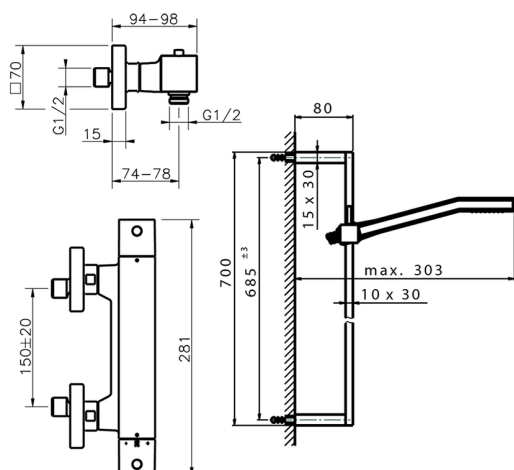

Thermostatic shower mixer with sliding bar ROADSTER ACCENT_RAS01010

MODEL **RAS01010**

Thermostatic shower mixer with sliding bar, 70 cm sliding rail bar with sliding bracket, 42x18 mm ABS Quad one spray handshower, 150 cm smooth SILVERFLEX Flexible Hose

AVAILABLE FINISHINGS

-  **21** 21 Chrome
-  **2B** 2B Polished Nickel
-  **2F** 2F Brushed Nickel
-  **2Q** 2Q Black Titanium
-  **40** 40 Matt Black
-  **4Q** 4Q Matt White

CHARACTERISTICS

Cartridge Spare Parts **22.04A.AR - ZZ97279004**