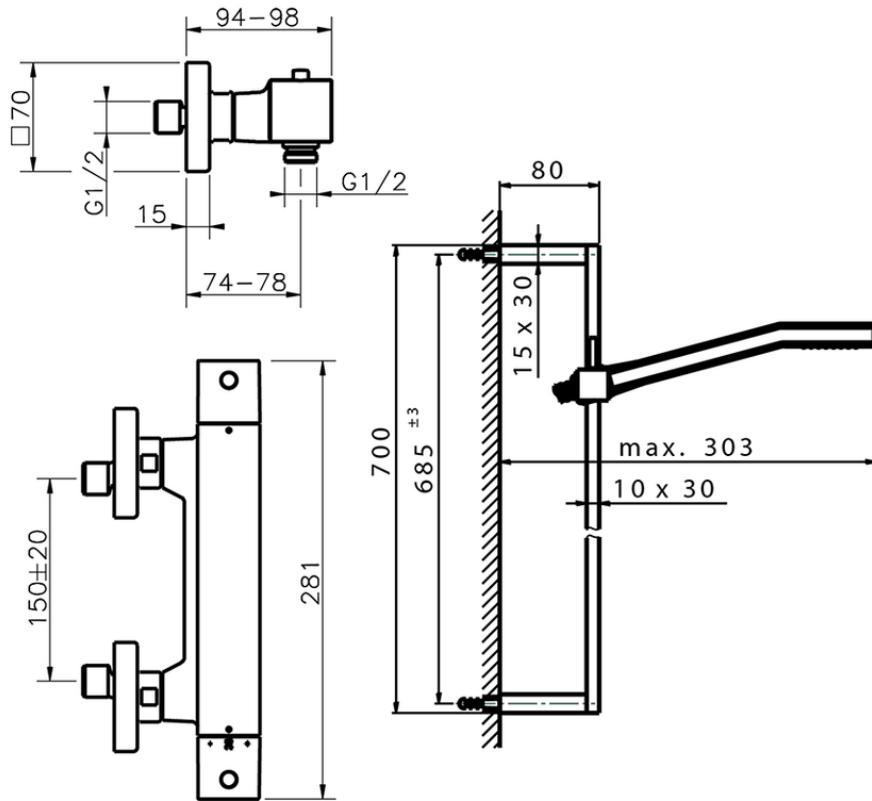

Thermostatic shower mixer with sliding bar ROADSTER ACCENT_RAS01010

RAS01010

<https://en.cisal.it/thermostatic-shower-mixer-with-sliding-bar-roadster-accent-ras01010>

2026-05-17