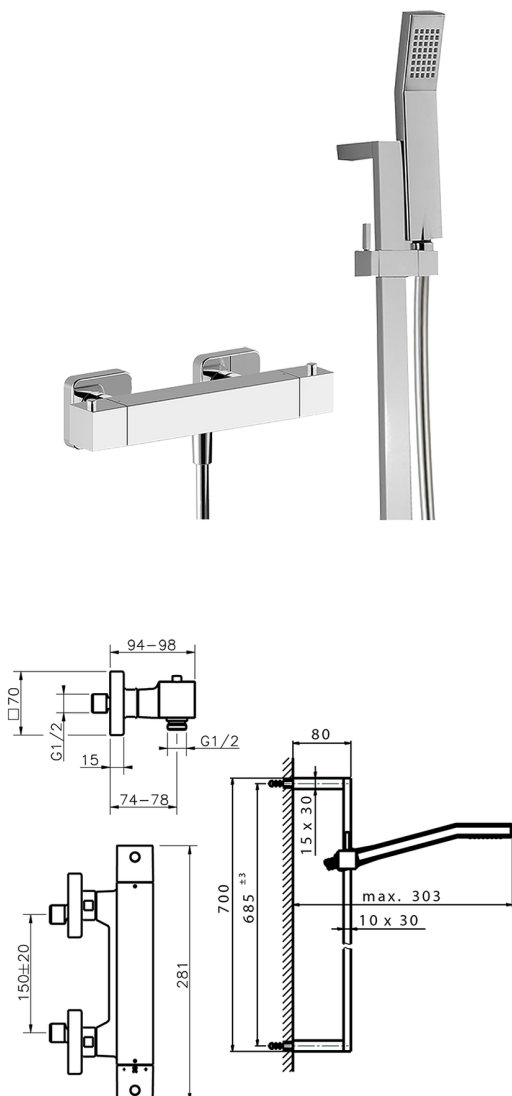

## Thermostatic shower mixer with sliding bar ROADSTER ACCENT\_RAS01010

MODEL **RAS01010**

Thermostatic shower mixer with sliding bar, 70 cm sliding rail bar with sliding bracket, 42x18 mm ABS Quad one spray handshower, 150 cm smooth SILVERFLEX Flexible Hose

### AVAILABLE FINISHINGS

-  **21** 21 Chrome
-  **2B** 2B Polished Nickel
-  **2F** 2F Brushed Nickel
-  **2Q** 2Q Black Titanium
-  **40** 40 Matt Black
-  **4Q** 4Q Matt White

### CHARACTERISTICS

Cartridge Spare Parts **22.04A.AR - ZZ97279004**

**Argo 2 (long filter) Thermostatic Valve**

#### SafeTouch

The Cisal SafeTouch system maintains the mixer body cool to the touch during operation.