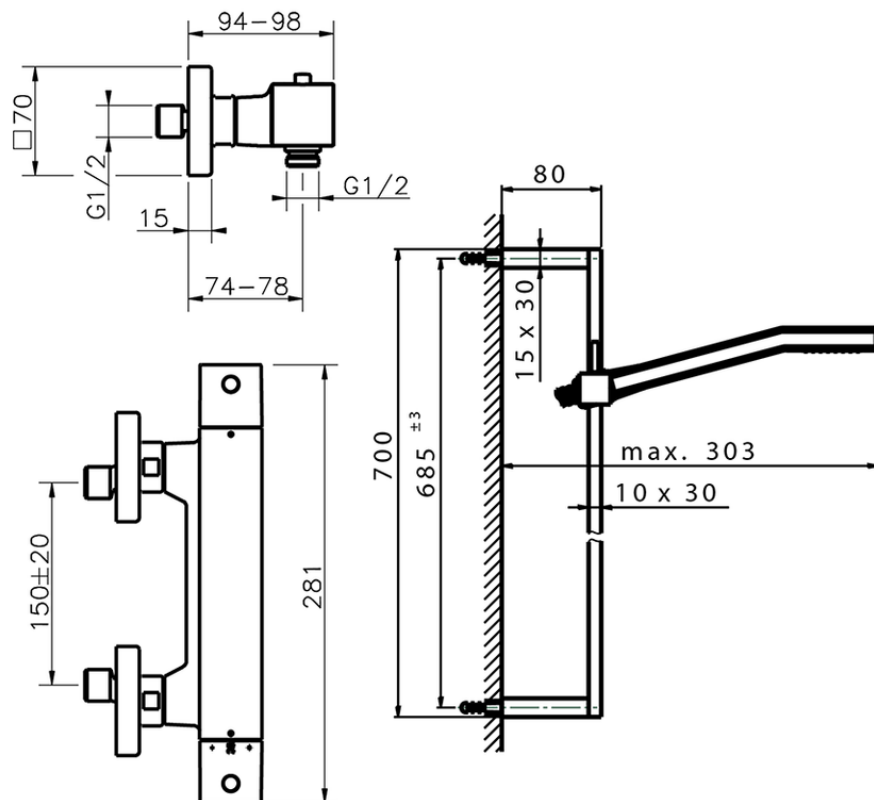

Thermostatic shower mixer with sliding bar ROADSTER ACCENT_RAS01010

RAS01010

<https://en.cisal.it/thermostatic-shower-mixer-with-sliding-bar-roadster-accent-ras01010>

2026-06-10