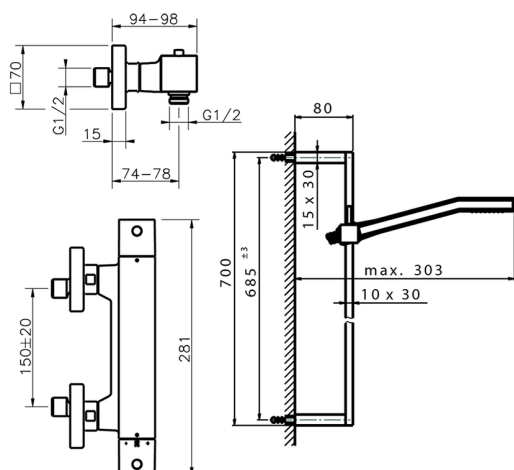

## Thermostatic shower mixer with sliding bar ROADSTER ACCENT\_RAS01010

MODEL **RAS01010**

Thermostatic shower mixer with sliding bar, 70 cm sliding rail bar with sliding bracket, 42x18 mm ABS Quad one spray handshower, 150 cm smooth SILVERFLEX Flexible Hose

### CHARACTERISTICS

Cartridge Spare Parts **22.04A.AR - ZZ97279004**

**Argo 2 (long filter) Thermostatic Valve**