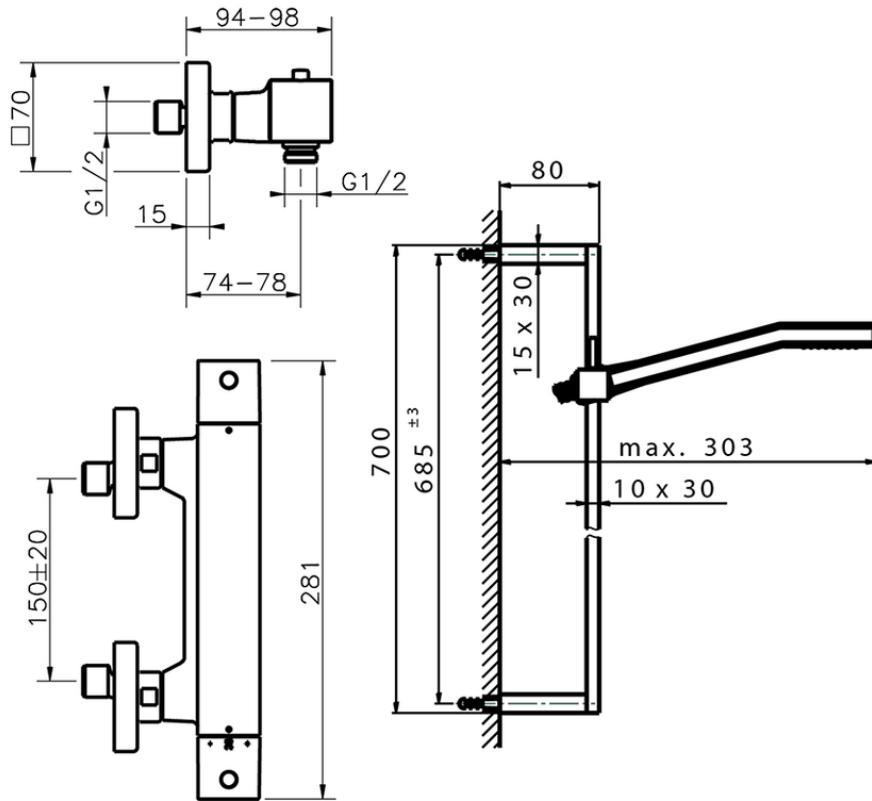

## Thermostatic shower mixer with sliding bar ROADSTER ACCENT\_RAS01010

RAS01010

<https://en.cisal.it/thermostatic-shower-mixer-with-sliding-bar-roadster-accent-ras01010>

2026-04-06