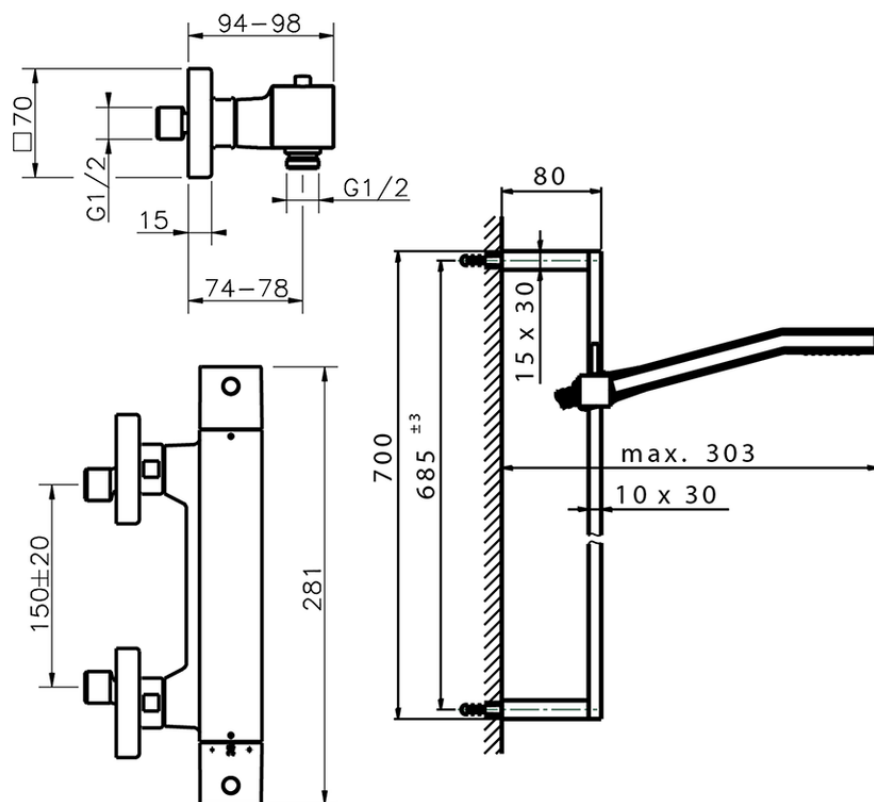

Thermostatic shower mixer with sliding bar ROADSTER ACCENT_RAS01010

RAS01010

<https://en.cisal.it/thermostatic-shower-mixer-with-sliding-bar-roadster-accent-ras01010>

2026-06-10