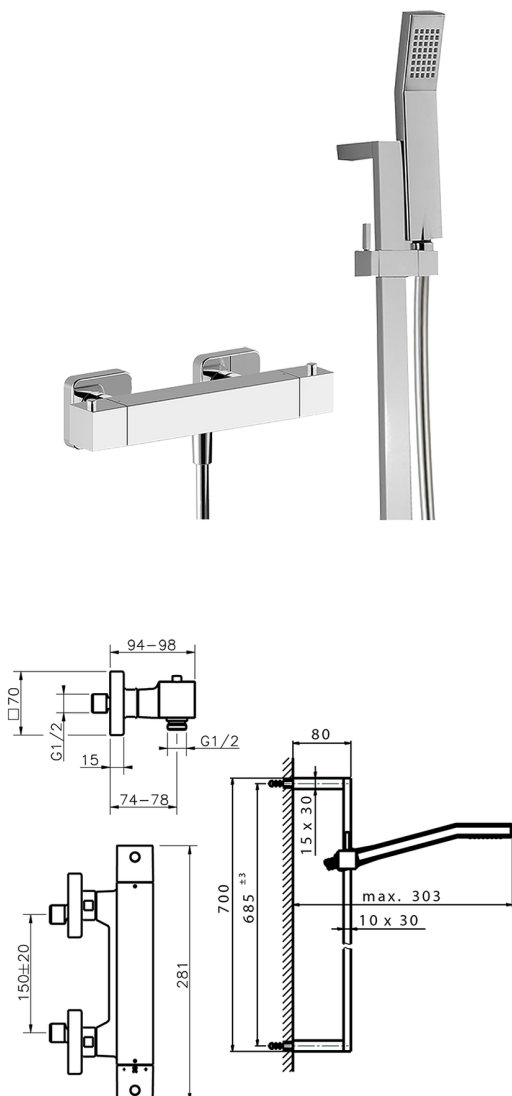

Thermostatic shower mixer with sliding bar ROADSTER ACCENT_RAS01010

MODEL **RAS01010**

Thermostatic shower mixer with sliding bar, 70 cm sliding rail bar with sliding bracket, 42x18 mm ABS Quad one spray handshower, 150 cm smooth SILVERFLEX Flexible Hose

AVAILABLE FINISHINGS

-  **21** 21 Chrome
-  **2B** 2B Polished Nickel
-  **2F** 2F Brushed Nickel
-  **2Q** 2Q Black Titanium
-  **40** 40 Matt Black
-  **4Q** 4Q Matt White

CHARACTERISTICS

Cartridge Spare Parts **22.04A.AR - ZZ97279004**

Argo 2 (long filter) Thermostatic Valve

SafeTouch

The Cisal SafeTouch system maintains the mixer body cool to the touch during operation.

Thermostatic

The Cisal thermostatic is your personal water manager, helping you to handle, control and save water and energy.