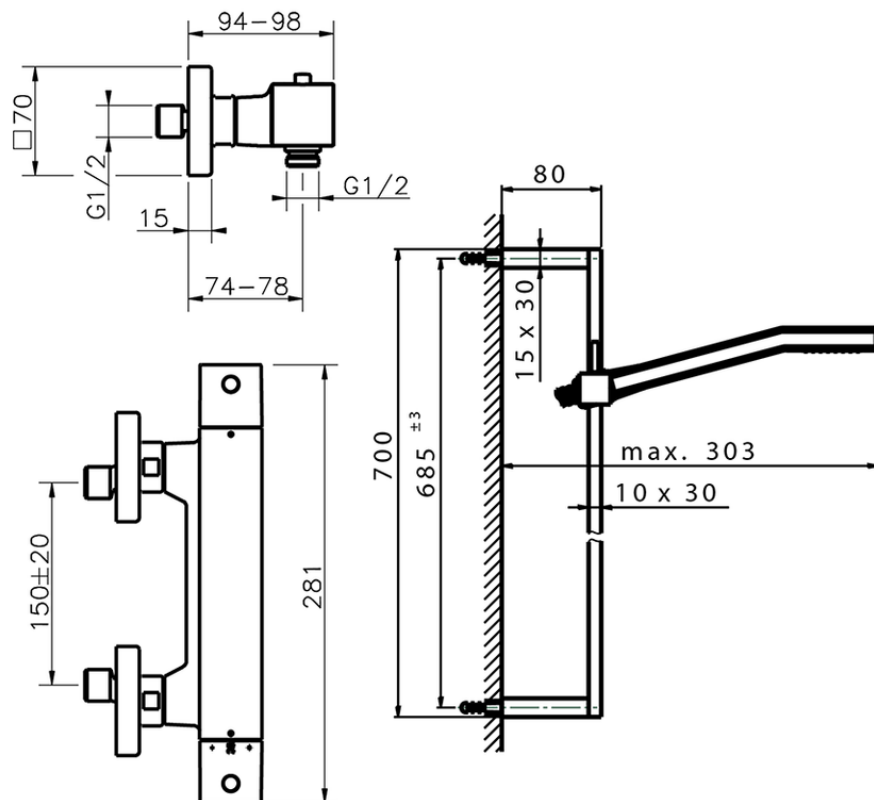

Thermostatic shower mixer with sliding bar ROADSTER ACCENT_RAS01010

RAS01010

<https://en.cisal.it/thermostatic-shower-mixer-with-sliding-bar-roadster-accent-ras01010>

2026-04-06