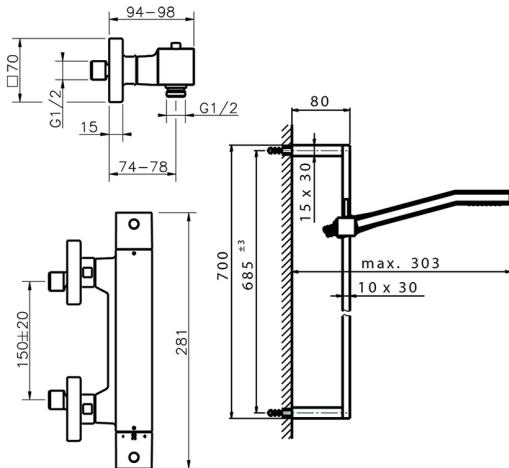

Thermostatic shower mixer with sliding bar ROADSTER ACCENT_RAS01010

MODEL **RAS01010**

Thermostatic shower mixer with sliding bar, 70 cm sliding rail bar with sliding bracket, 42x18 mm ABS Quad one spray handshower, 150 cm smooth SILVERFLEX Flexible Hose

AVAILABLE FINISHINGS

-  **21** 21 Chrome
-  **2B** 2B Polished Nickel
-  **2F** 2F Brushed Nickel
-  **2Q** 2Q Black Titanium
-  **40** 40 Matt Black
-  **4Q** 4Q Matt White

CHARACTERISTICS

Cartridge Spare Parts **22.04A.AR - ZZ97279004**