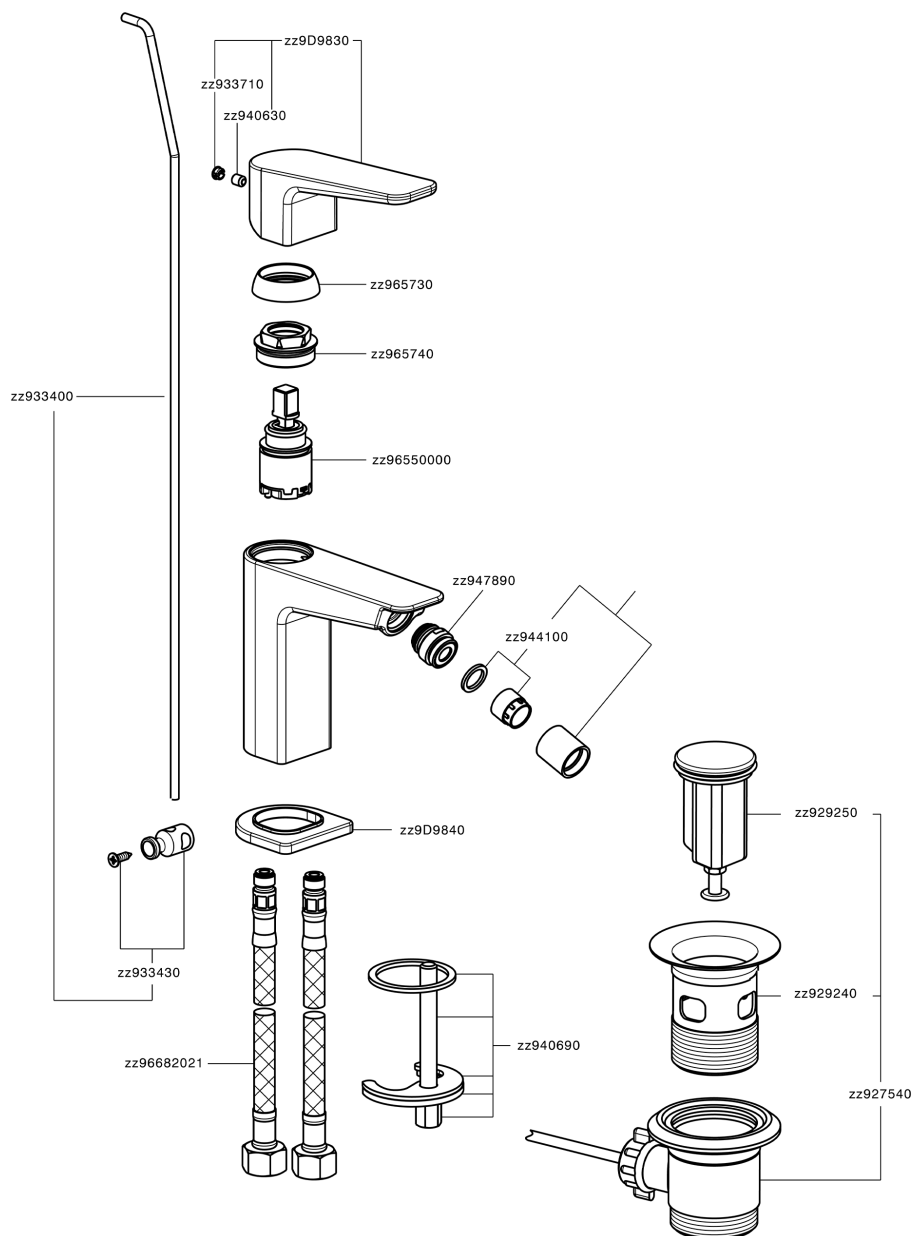

Single lever bidet mixer ROCK&ROLL_RK000554

MODEL **RK000554**

Single lever bidet mixer, with 1"1/4 automatic pop up waste, G.3/8" stainless steel flexible hoses

AVAILABLE FINISHINGS

- 
21 21 Chrome
- 
2F 2F Brushed Nickel
- 
40 40 Matt Black

CHARACTERISTICS

Cartridge Spare Parts **ZZ96550000**

25 mm Cartridge

Single lever bidet mixer ROCK&ROLL_RK000554

RK000554

<https://en.cisal.it/single-lever-bidet-mixer-rockroll-rk000554>

2026-04-25