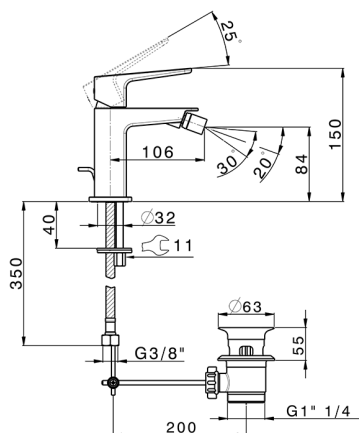

Single lever bidet mixer ROCK&ROLL_RK000554

MODEL **RK000554**

Single lever bidet mixer, with 1"1/4 automatic pop up waste, G.3/8" stainless steel flexible hoses

AVAILABLE FINISHINGS

- 
21 21 Chrome
- 
2F 2F Brushed Nickel
- 
40 40 Matt Black

CHARACTERISTICS

Cartridge Spare Parts **ZZ96550000**

25 mm Cartridge

Single lever bidet mixer ROCK&ROLL_RK000554

RK000554

<https://en.cisal.it/single-lever-bidet-mixer-rockroll-rk000554>

2026-04-25