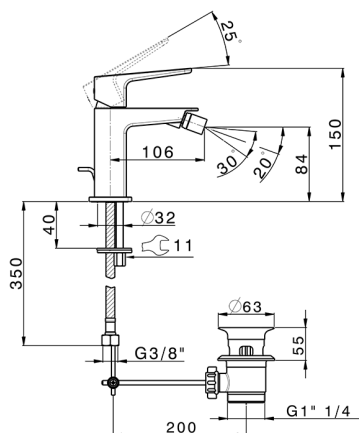

## Single lever bidet mixer ROCK&ROLL\_RK000554

MODEL **RK000554**

Single lever bidet mixer, with 1"1/4 automatic pop up waste, G.3/8" stainless steel flexible hoses

### CHARACTERISTICS

Cartridge Spare Parts **ZZ96550000**

**25 mm Cartridge**

## Single lever bidet mixer ROCK&ROLL\_RK000554

RK000554

<https://en.cisal.it/single-lever-bidet-mixer-rockroll-rk000554>

2026-04-04