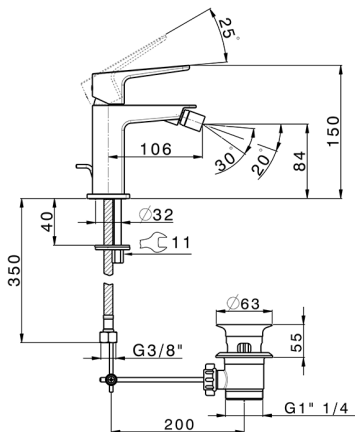

## Single lever bidet mixer ROCK&ROLL\_RK000554

MODEL **RK000554**

Single lever bidet mixer, with 1"1/4 automatic pop up waste, G.3/8" stainless steel flexible hoses

### CHARACTERISTICS

Cartridge Spare Parts **ZZ96550000**

**25 mm Cartridge**

## Single lever bidet mixer ROCK&ROLL\_RK000554

RK000554

<https://en.cisal.it/single-lever-bidet-mixer-rockroll-rk000554>

2026-06-05