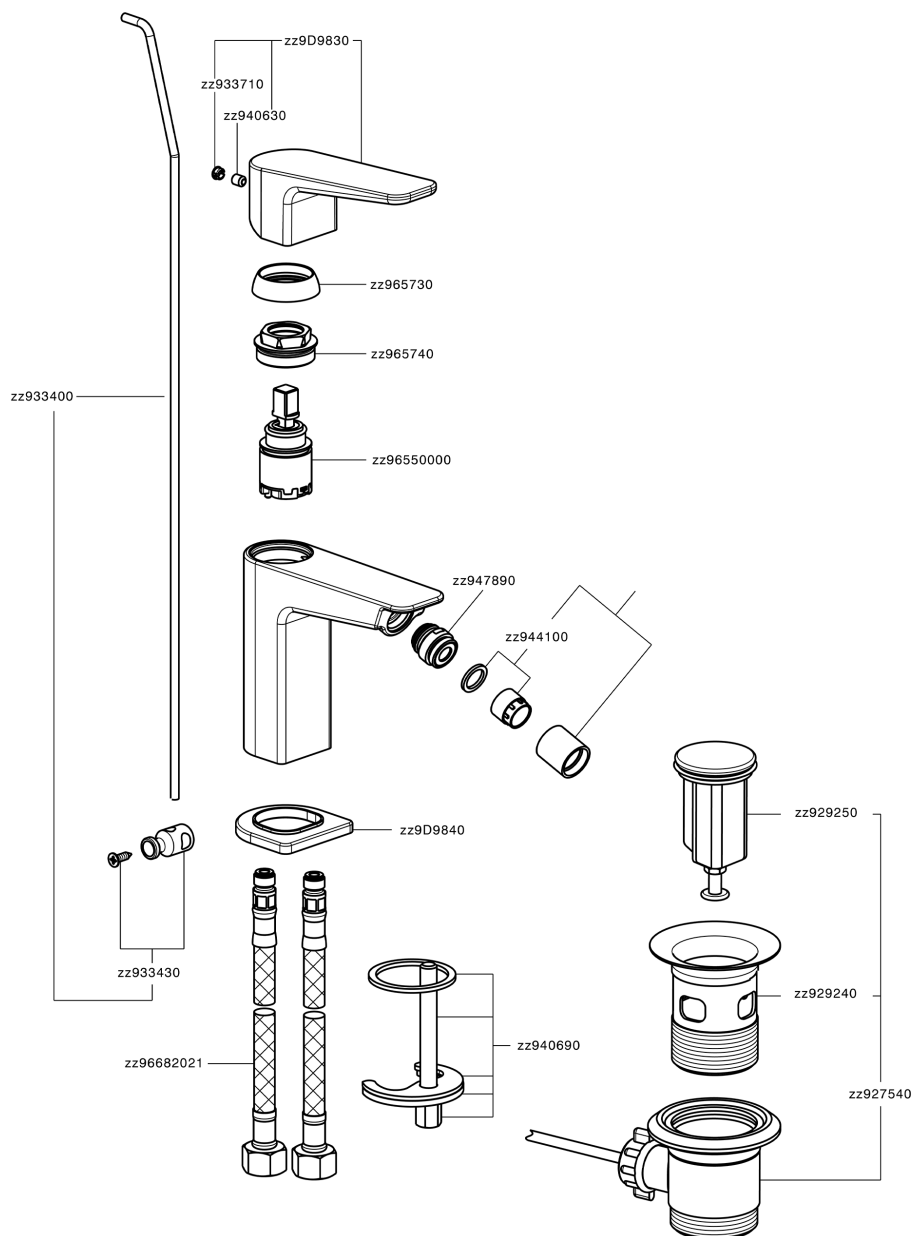

## Single lever bidet mixer ROCK&ROLL\_RK000554

MODEL **RK000554**

Single lever bidet mixer, with 1"1/4 automatic pop up waste, G.3/8" stainless steel flexible hoses

### CHARACTERISTICS

Cartridge Spare Parts **ZZ96550000**

**25 mm Cartridge**

## Single lever bidet mixer ROCK&ROLL\_RK000554

RK000554

<https://en.cisal.it/single-lever-bidet-mixer-rockroll-rk000554>

2026-06-05