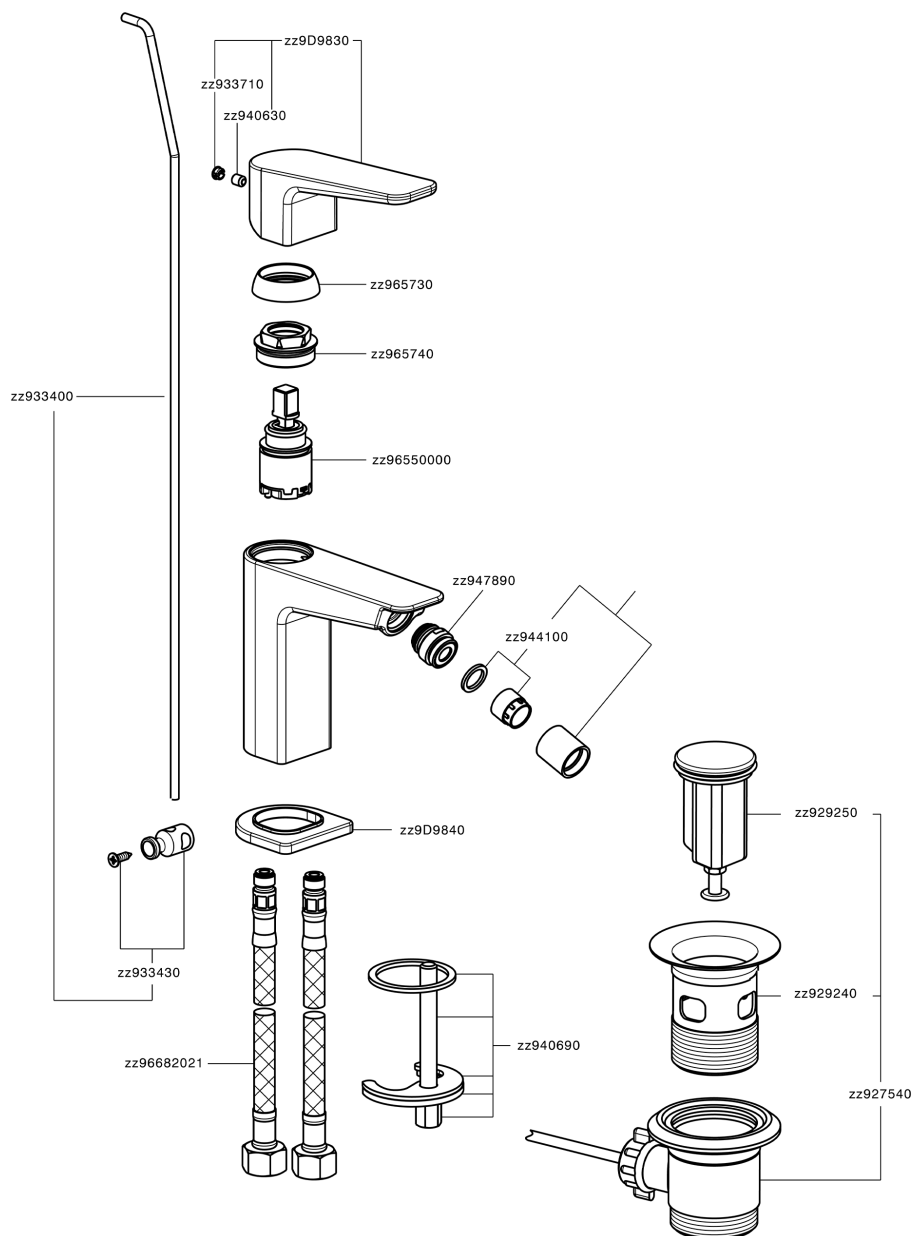

## Single lever bidet mixer ROCK&ROLL\_RK000554

MODEL **RK000554**

Single lever bidet mixer, with 1"1/4 automatic pop up waste, G.3/8" stainless steel flexible hoses

### CHARACTERISTICS

Cartridge Spare Parts **ZZ96550000**

**25 mm Cartridge**

## Single lever bidet mixer ROCK&ROLL\_RK000554

RK000554

<https://en.cisal.it/single-lever-bidet-mixer-rockroll-rk000554>

2026-06-04