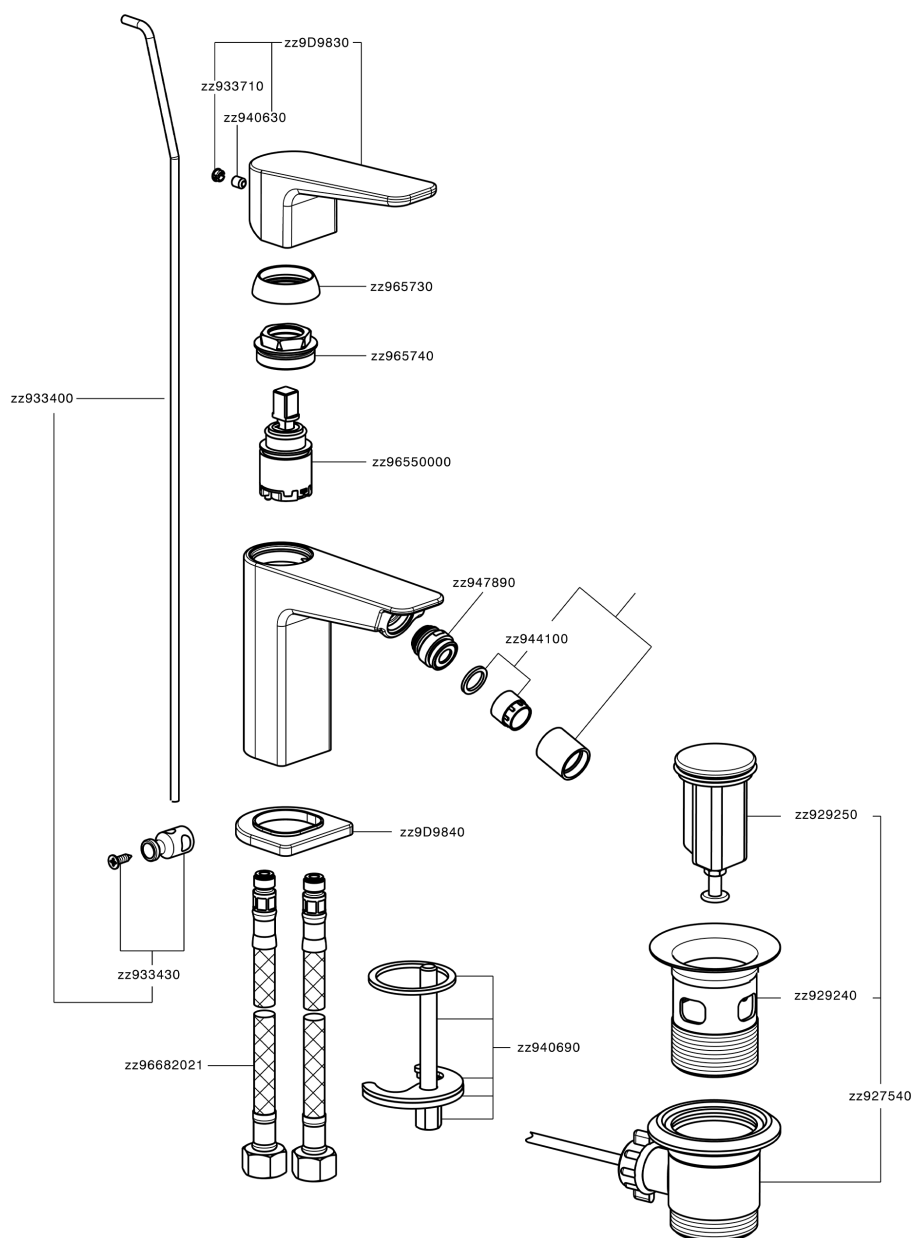

Single lever bidet mixer ROCK&ROLL_RK000554

RK000554

<https://en.cisal.it/single-lever-bidet-mixer-rockroll-rk000554>

2026-04-04