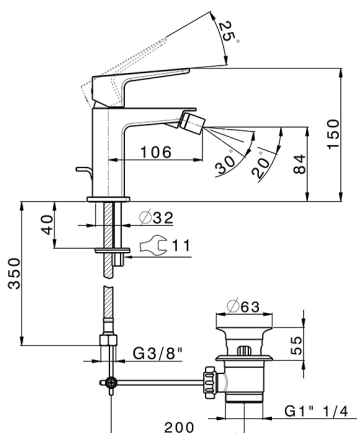

## Single lever bidet mixer ROCK&ROLL\_RK000554

MODEL **RK000554**

Single lever bidet mixer, with 1"1/4 automatic pop up waste, G.3/8" stainless steel flexible hoses

### CHARACTERISTICS

Cartridge Spare Parts **ZZ96550000**

**25 mm Cartridge**

## Single lever bidet mixer ROCK&ROLL\_RK000554

RK000554

<https://en.cisal.it/single-lever-bidet-mixer-rockroll-rk000554>

2026-04-04