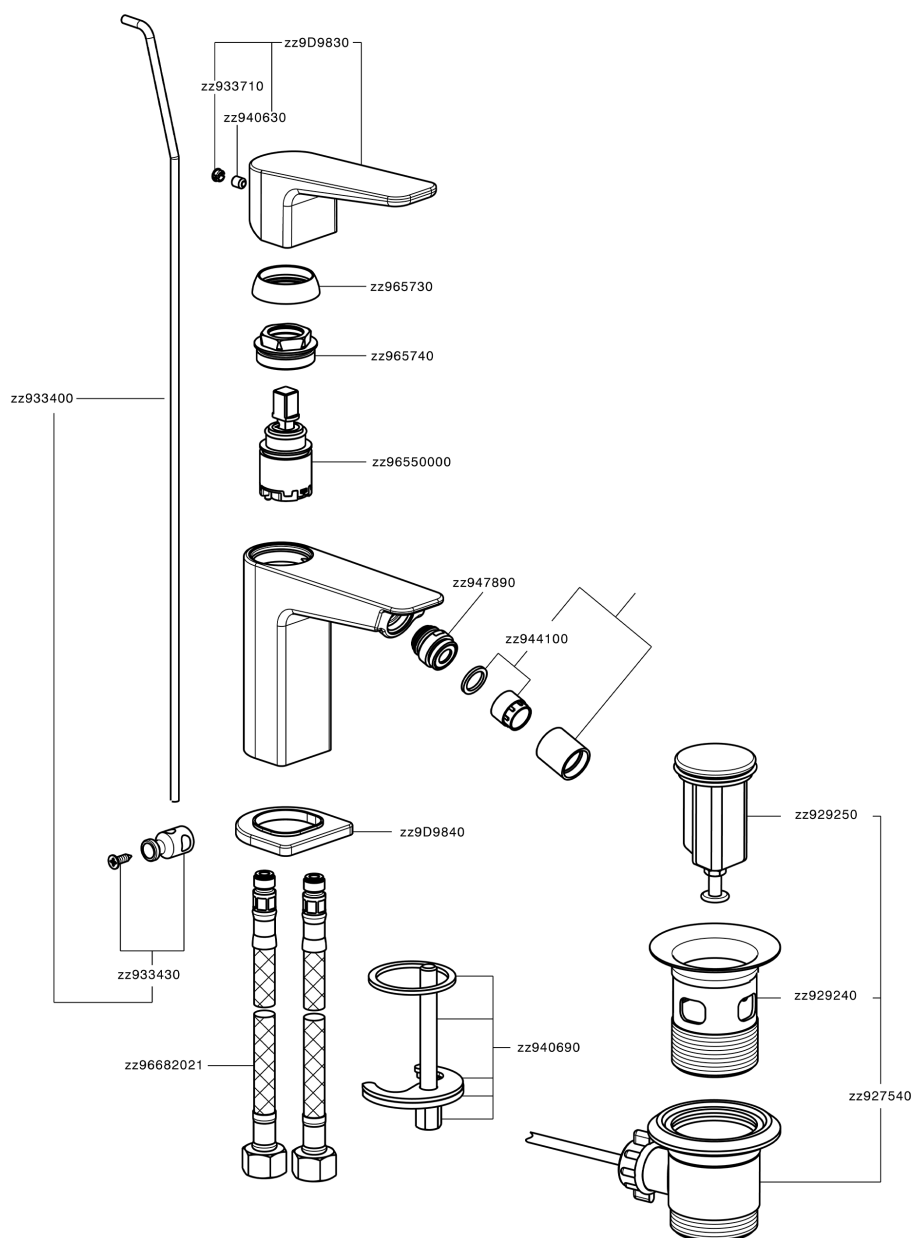

## Single lever bidet mixer ROCK&ROLL\_RK000554

MODEL **RK000554**

Single lever bidet mixer, with 1"1/4 automatic pop up waste, G.3/8" stainless steel flexible hoses

### CHARACTERISTICS

Cartridge Spare Parts **ZZ96550000**

**25 mm Cartridge**

## Single lever bidet mixer ROCK&ROLL\_RK000554

RK000554

<https://en.cisal.it/single-lever-bidet-mixer-rockroll-rk000554>

2026-04-04