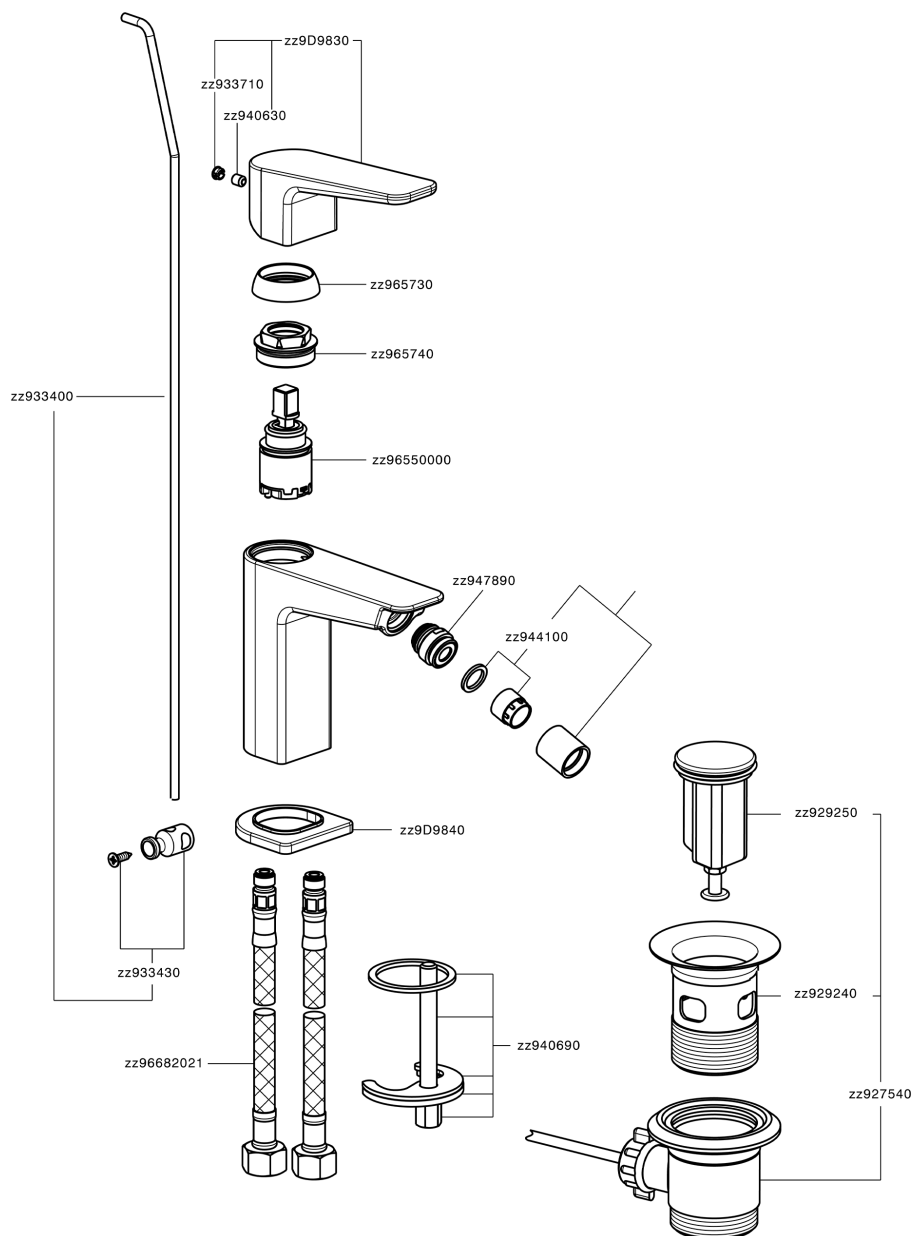

## Single lever bidet mixer ROCK&ROLL\_RK000554

MODEL **RK000554**

Single lever bidet mixer, with 1"1/4 automatic pop up waste, G.3/8" stainless steel flexible hoses

### CHARACTERISTICS

Cartridge Spare Parts **ZZ96550000**

**25 mm Cartridge**

## Single lever bidet mixer ROCK&ROLL\_RK000554

RK000554

<https://en.cisal.it/single-lever-bidet-mixer-rockroll-rk000554>

2026-05-15