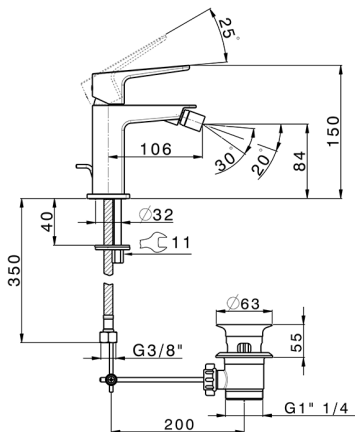

## Single lever bidet mixer ROCK&ROLL\_RK000554

MODEL **RK000554**

Single lever bidet mixer, with 1"1/4 automatic pop up waste, G.3/8" stainless steel flexible hoses

### CHARACTERISTICS

Cartridge Spare Parts **ZZ96550000**

**25 mm Cartridge**

## Single lever bidet mixer ROCK&ROLL\_RK000554

RK000554

<https://en.cisal.it/single-lever-bidet-mixer-rockroll-rk000554>

2026-05-15