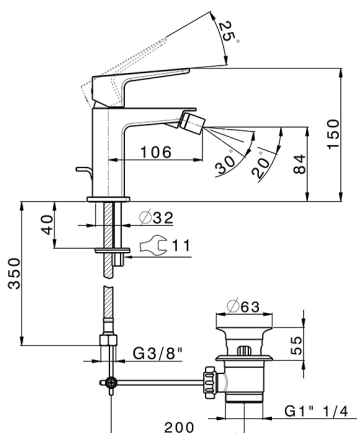

## Single lever bidet mixer ROCK&ROLL\_RK000554

MODEL **RK000554**

Single lever bidet mixer, with 1"1/4 automatic pop up waste, G.3/8" stainless steel flexible hoses

### CHARACTERISTICS

Cartridge Spare Parts **ZZ96550000**

**25 mm Cartridge**

## Single lever bidet mixer ROCK&ROLL\_RK000554

RK000554

<https://en.cisal.it/single-lever-bidet-mixer-rockroll-rk000554>

2026-06-04