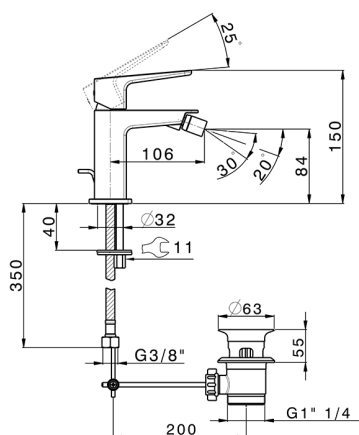

Single lever bidet mixer ROCK&ROLL_RK000554

MODEL **RK000554**

Single lever bidet mixer, with 1"1/4 automatic pop up waste, G.3/8" stainless steel flexible hoses

AVAILABLE FINISHINGS

-  **21** 21 Chrome
-  **2F** 2F Brushed Nickel
-  **40** 40 Matt Black

CHARACTERISTICS

Cartridge Spare Parts **ZZ96550000**

25 mm Cartridge

Single lever bidet mixer ROCK&ROLL_RK000554

RK000554

<https://en.cisal.it/single-lever-bidet-mixer-rockroll-rk000554>

2026-04-24