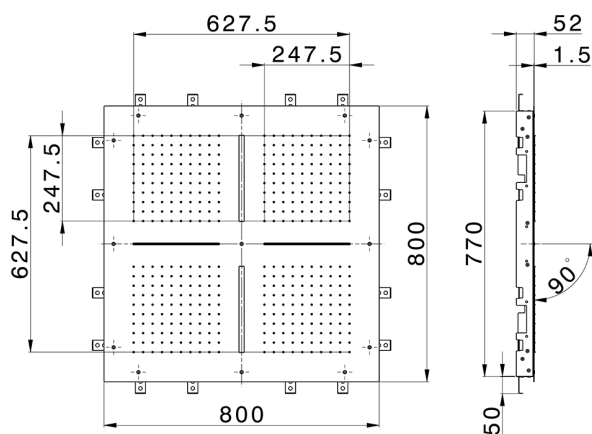

800x800 mm Chromotherapy Ceiling showerhead ZEN SHOWER_ZS0C0100

MODEL **ZS0C0100**

800x800 mm Chromotherapy Ceiling showerhead, 4 rain functions, 2 waterfalls, chromotherapy functions, with remote control included, Stainless Steel AISI 304

AVAILABLE FINISHINGS

- **D1** D1 Brushed Inox
- **40** 40 Matt Black
- **4Q** 4Q Matt White
- **D2** D2 Polished Inox

CHARACTERISTICS

2026-04-28