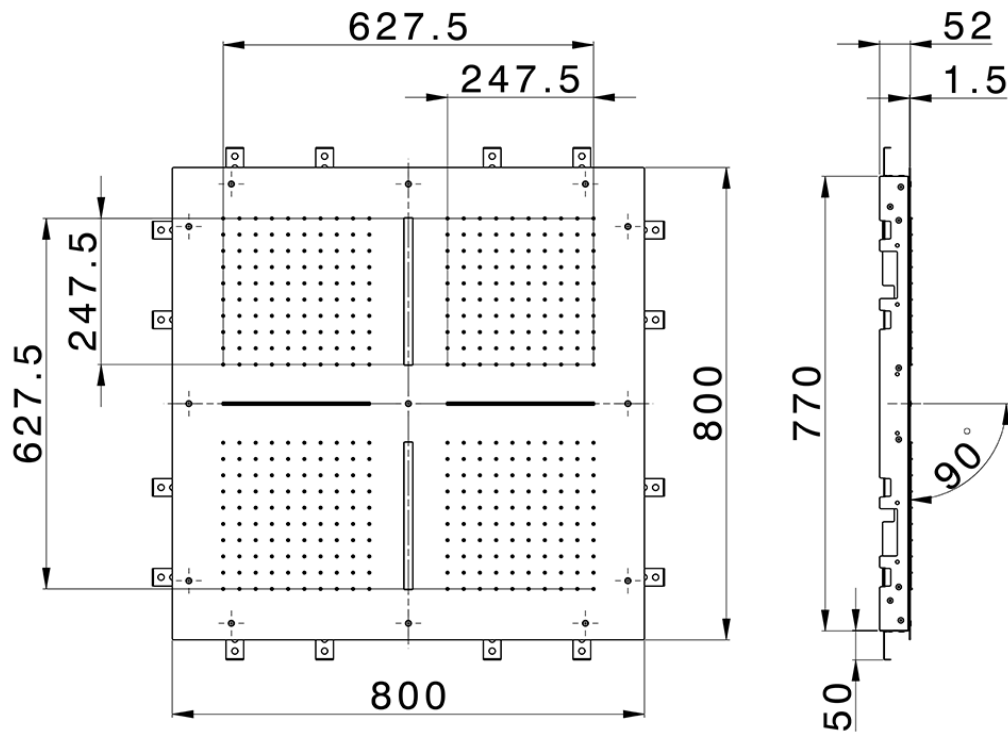

800x800 mm Chromotherapy Ceiling showerhead ZEN SHOWER_ZS0C0100

ZS0C0100

<https://en.cisal.it/800x800-mm-chromotherapy-ceiling-showerhead-zen-shower-zs0c0100>

2026-05-19