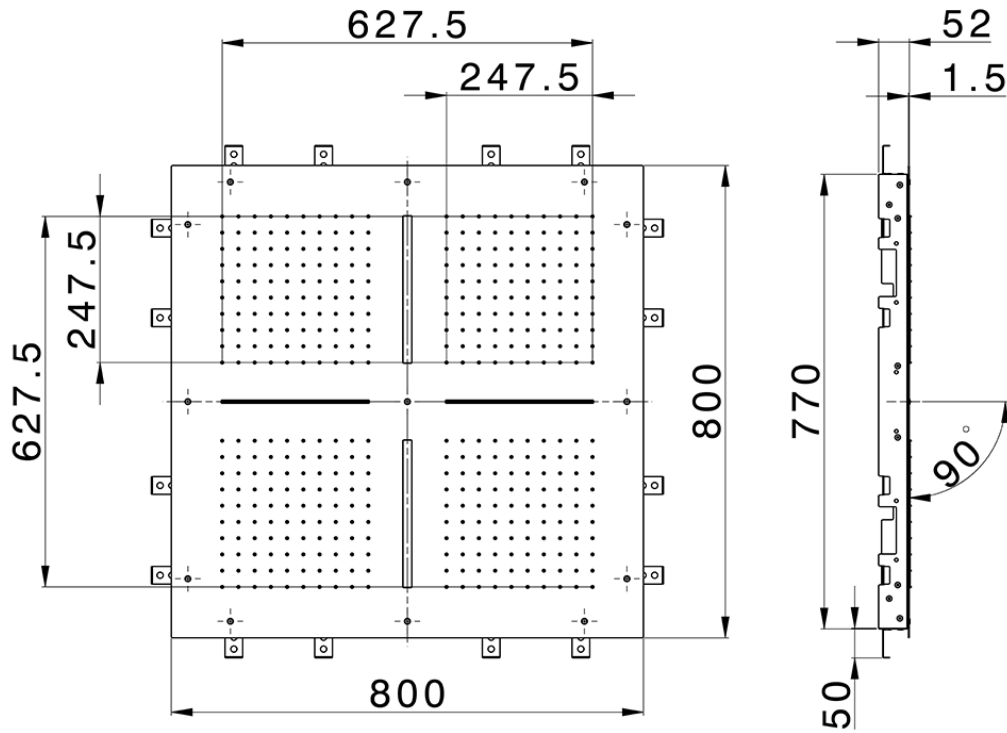

800x800 mm Chromotherapy Ceiling showerhead ZEN SHOWER_ZS0C0100

ZS0C0100

<https://en.cisal.it/800x800-mm-chromotherapy-ceiling-showerhead-zen-shower-zs0c0100>

2026-06-14