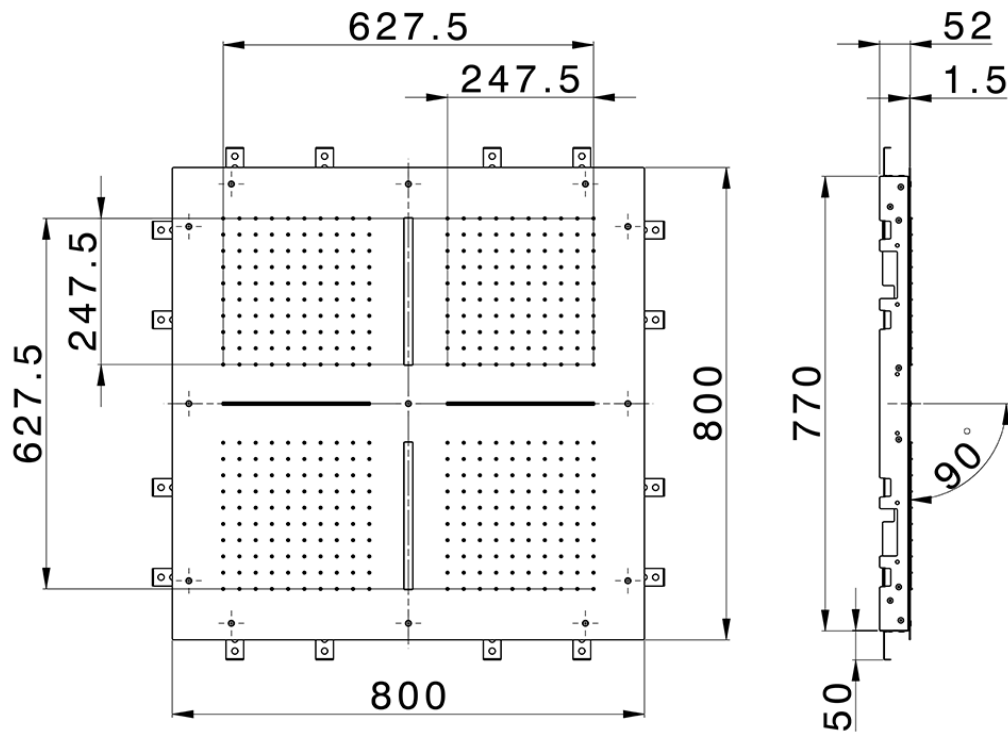

800x800 mm Chromotherapy Ceiling showerhead ZEN SHOWER_ZS0C0100

ZS0C0100

<https://en.cisal.it/800x800-mm-chromotherapy-ceiling-showerhead-zen-shower-zs0c0100>

2026-04-28