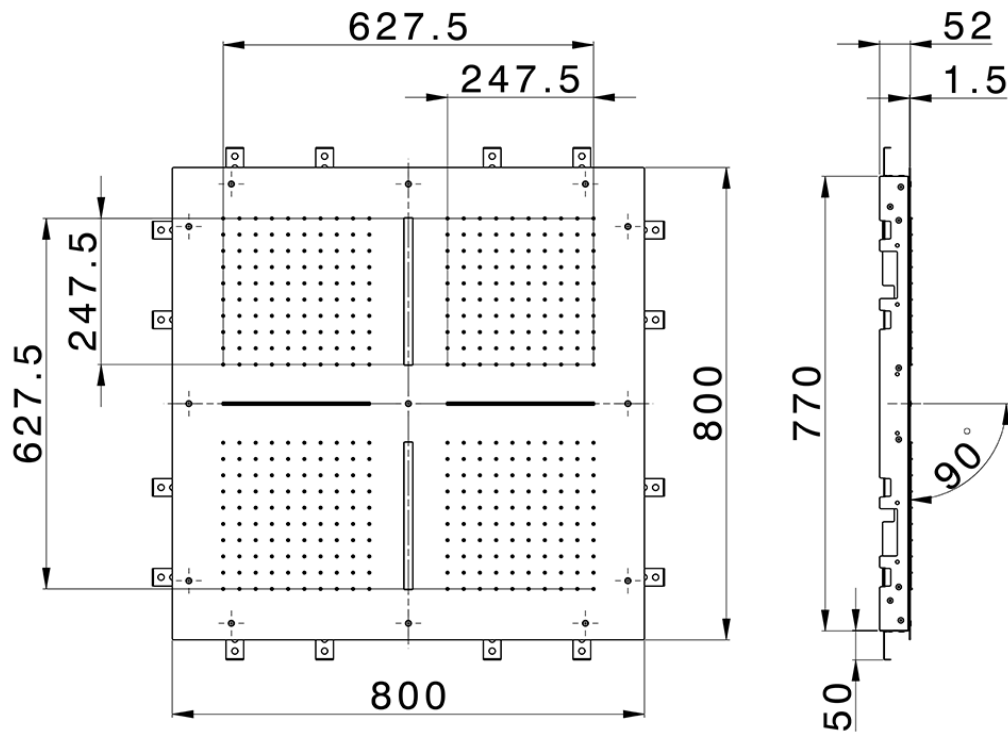

## 800x800 mm Chromotherapy Ceiling showerhead ZEN SHOWER\_ZS0C0100

ZS0C0100

<https://en.cisal.it/800x800-mm-chromotherapy-ceiling-showerhead-zen-shower-zs0c0100>

2026-05-19