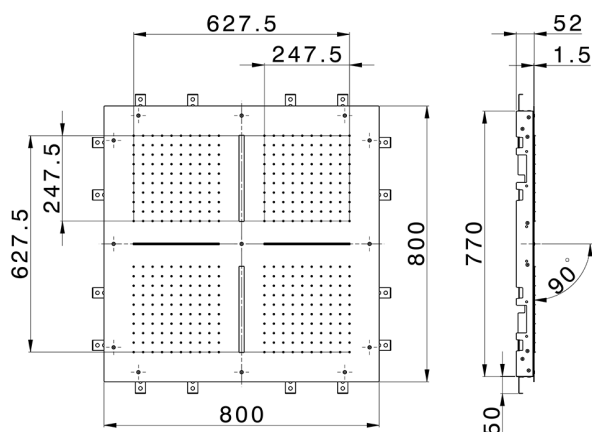

800x800 mm Chromotherapy Ceiling showerhead ZEN SHOWER_ZS0C0100

MODEL **ZS0C0100**

800x800 mm Chromotherapy Ceiling showerhead, 4 rain functions, 2 waterfalls, chromotherapy functions, with remote control included, Stainless Steel AISI 304

AVAILABLE FINISHINGS

- **D1** D1 Brushed Inox
- **40** 40 Matt Black
- **4Q** 4Q Matt White
- **D2** D2 Polished Inox

CHARACTERISTICS

2026-06-13