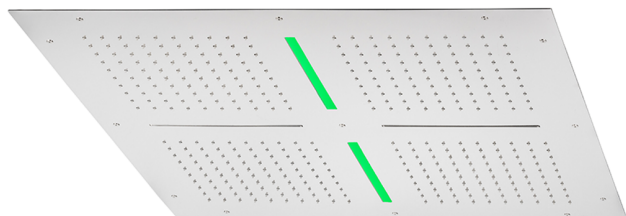

800x800 mm Chromotherapy Ceiling showerhead ZEN SHOWER_ZS0C0100

MODEL **ZS0C0100**

800x800 mm Chromotherapy Ceiling showerhead, 4 rain functions, 2 waterfalls, chromotherapy functions, with remote control included, Stainless Steel AISI 304

AVAILABLE FINISHINGS

-  **D1** D1 Brushed Inox
-  **40** 40 Matt Black
-  **4Q** 4Q Matt White
-  **D2** D2 Polished Inox

CHARACTERISTICS

2026-06-13