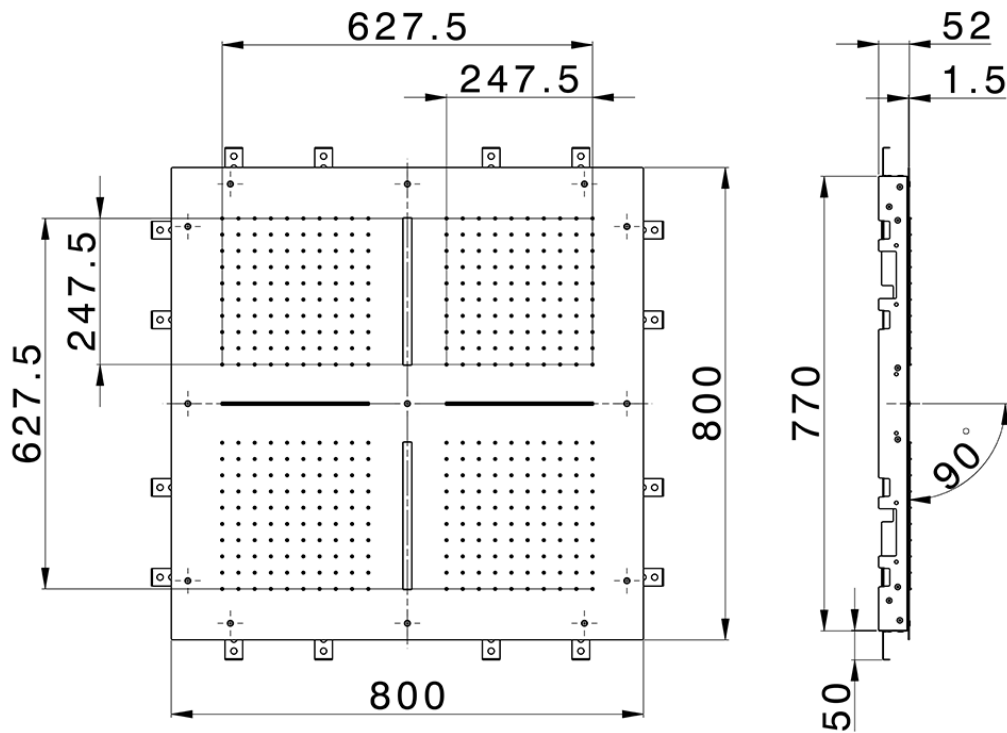

800x800 mm Chromotherapy Ceiling showerhead ZEN SHOWER_ZS0C0100

ZS0C0100

<https://en.cisal.it/800x800-mm-chromotherapy-ceiling-showerhead-zen-shower-zs0c0100>

2026-06-13