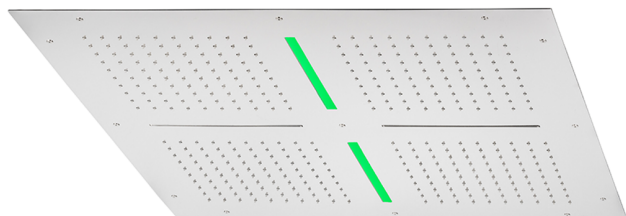

800x800 mm Chromotherapy Ceiling showerhead ZEN SHOWER_ZS0C0100

MODEL **ZS0C0100**

800x800 mm Chromotherapy Ceiling showerhead, 4 rain functions, 2 waterfalls, chromotherapy functions, with remote control included, Stainless Steel AISI 304

AVAILABLE FINISHINGS

-  **D1** D1 Brushed Inox
-  **40** 40 Matt Black
-  **4Q** 4Q Matt White
-  **D2** D2 Polished Inox

CHARACTERISTICS

2026-06-14