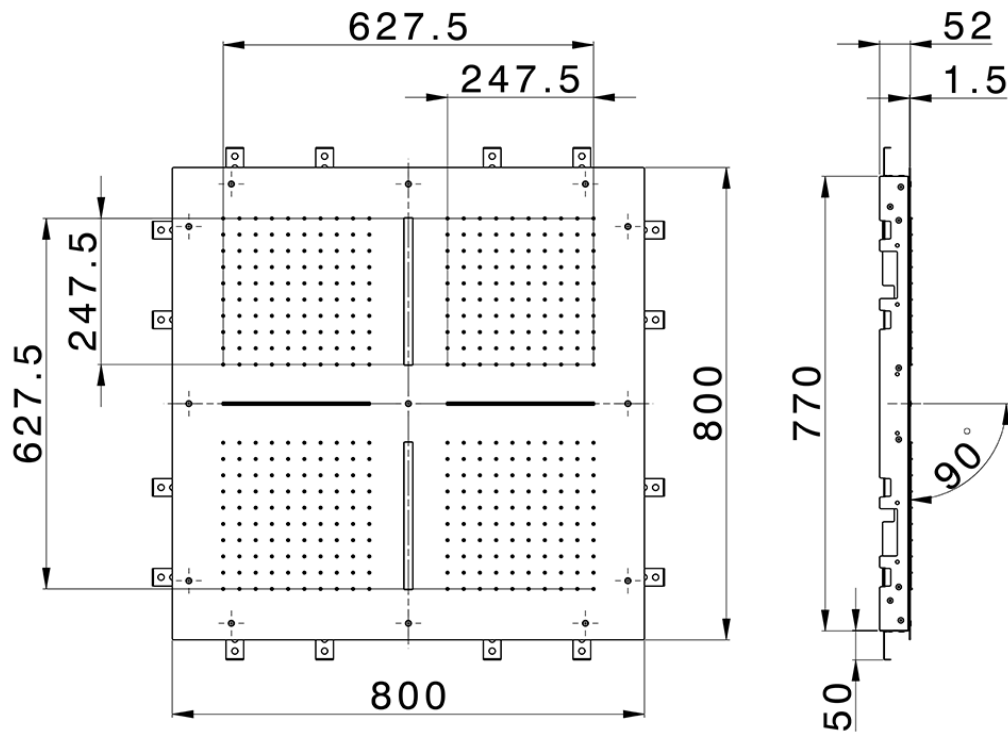

**800x800 mm Chromotherapy Ceiling showerhead ZEN SHOWER\_ZS0C0100**

ZS0C0100

<https://en.cisal.it/800x800-mm-chromotherapy-ceiling-showerhead-zen-shower-zs0c0100>

2026-06-14