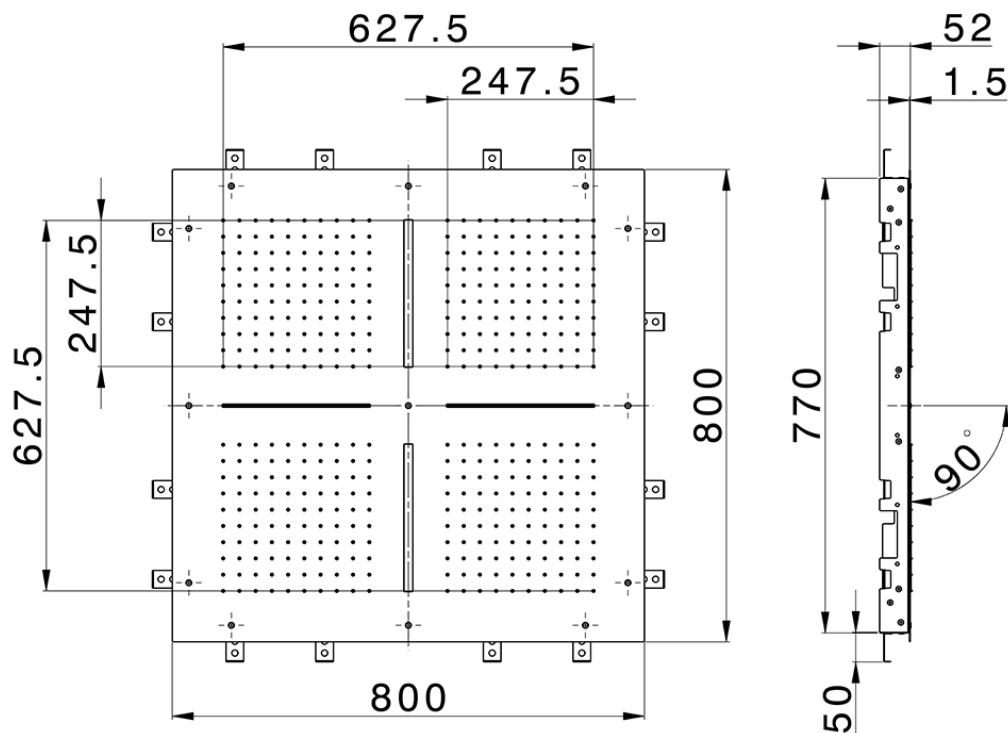

800x800 mm Chromotherapy Ceiling showerhead ZEN SHOWER_ZS0C0100

ZS0C0100

<https://en.cisal.it/800x800-mm-chromotherapy-ceiling-showerhead-zen-shower-zs0c0100>

2026-05-19