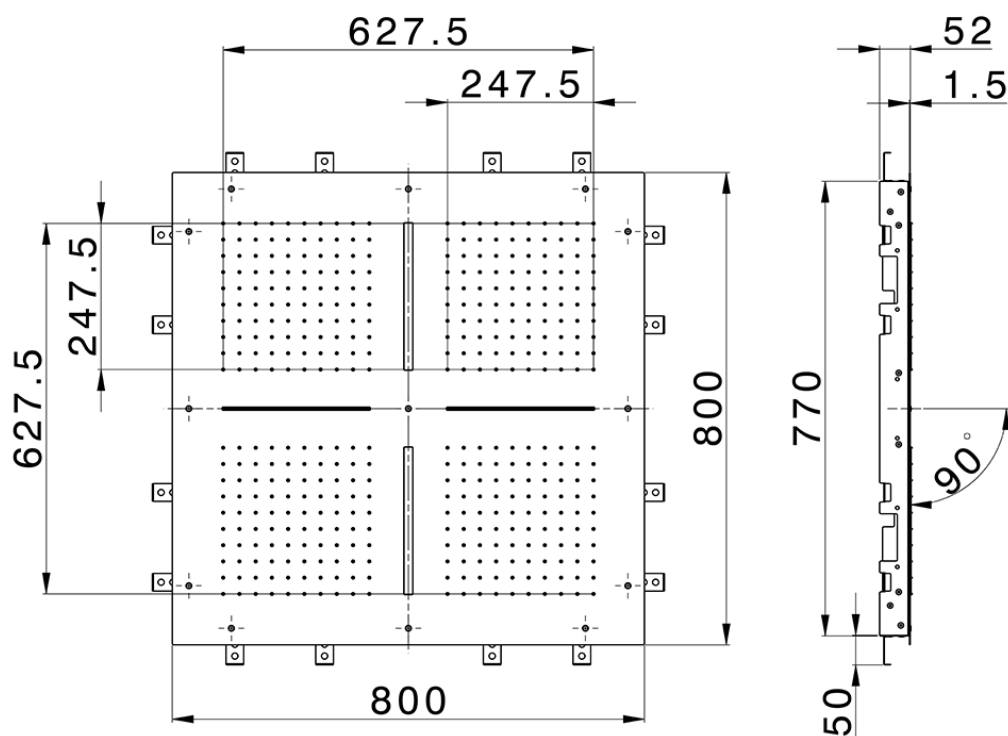

800x800 mm Chromotherapy Ceiling showerhead ZEN SHOWER_ZS0C0100

ZS0C0100

<https://en.cisal.it/800x800-mm-chromotherapy-ceiling-showerhead-zen-shower-zs0c0100>

2026-04-29