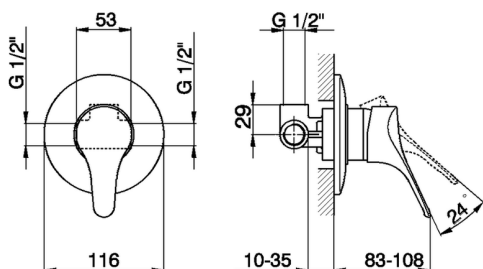

## Concealed single lever shower valve MITO3\_M3000300

MODEL **M3000300**

Concealed single lever shower valve, with concealed part

AVAILABLE FINISHINGS

CHARACTERISTICS

Cartridge Spare Parts **ZZ95274000**

**40 mm Cartridge**

## Concealed single lever shower valve MITO3\_M3000300

M3000300

<https://en.cisal.it/concealed-single-lever-shower-valve-mito3-m3000300>

2026-06-04