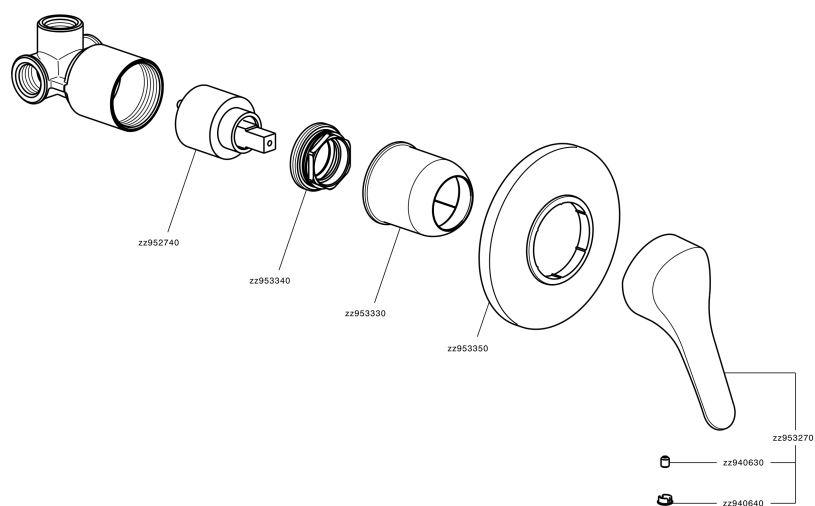

Concealed single lever shower valve MITO3_M3000300

MODEL **M3000300**

Concealed single lever shower valve, with concealed part

AVAILABLE FINISHINGS

CHARACTERISTICS

Cartridge Spare Parts **ZZ95274000**

40 mm Cartridge

Concealed single lever shower valve MITO3_M3000300

M3000300

<https://en.cisal.it/concealed-single-lever-shower-valve-mito3-m3000300>

2026-04-04