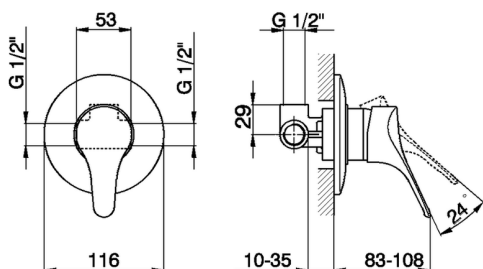

Concealed single lever shower valve MITO3_M3000300

MODEL **M3000300**

Concealed single lever shower valve, with concealed part

AVAILABLE FINISHINGS

CHARACTERISTICS

Cartridge Spare Parts **ZZ95274000**

40 mm Cartridge

Concealed single lever shower valve MITO3_M3000300

M3000300

<https://en.cisal.it/concealed-single-lever-shower-valve-mito3-m3000300>

2026-04-04