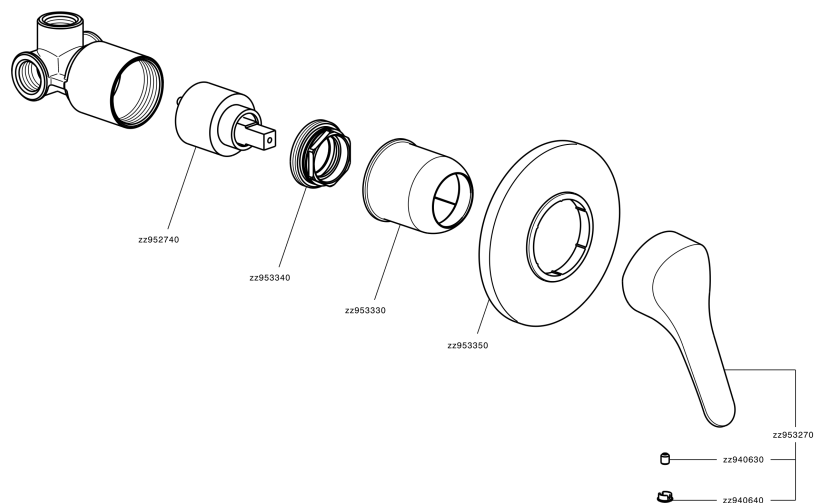

## Concealed single lever shower valve MITO3\_M3000300

MODEL **M3000300**

Concealed single lever shower valve, with concealed part

AVAILABLE FINISHINGS

CHARACTERISTICS

Cartridge Spare Parts **ZZ95274000**

**40 mm Cartridge**

## Concealed single lever shower valve MITO3\_M3000300

M3000300

<https://en.cisal.it/concealed-single-lever-shower-valve-mito3-m3000300>

2026-06-04