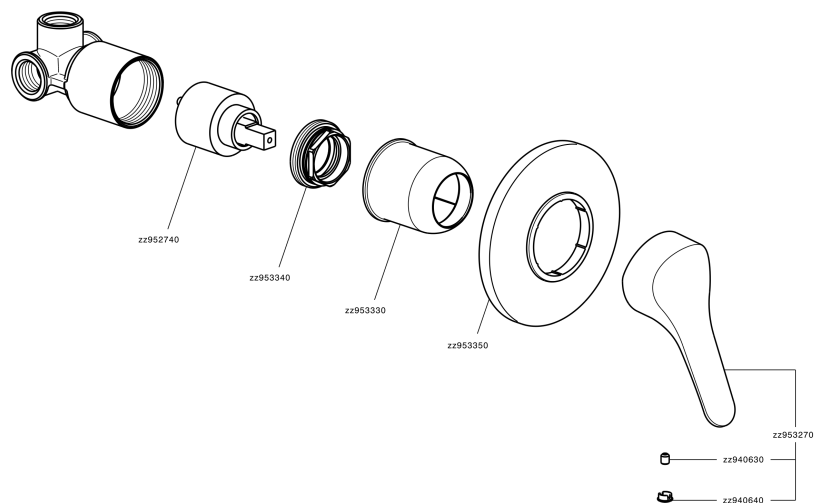

Concealed single lever shower valve MITO3_M3000300

MODEL **M3000300**

Concealed single lever shower valve, with concealed part

AVAILABLE FINISHINGS

21 21 Chrome

CHARACTERISTICS

Cartridge Spare Parts **ZZ95274000**

40 mm Cartridge

Concealed single lever shower valve MITO3_M3000300

M3000300

<https://en.cisal.it/concealed-single-lever-shower-valve-mito3-m3000300>

2026-05-15