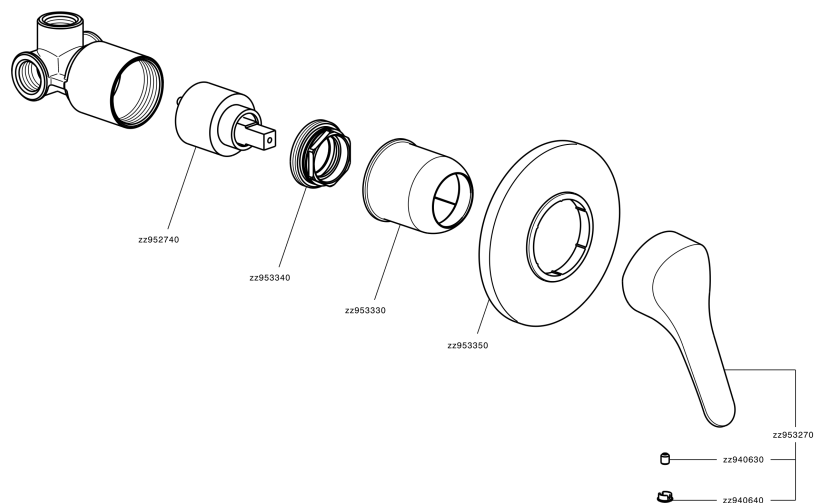

Concealed single lever shower valve MITO3_M3000300

MODEL **M3000300**

Concealed single lever shower valve, with concealed part

AVAILABLE FINISHINGS

21 21 Chrome

CHARACTERISTICS

Cartridge Spare Parts **ZZ95274000**

40 mm Cartridge

Concealed single lever shower valve MITO3_M3000300

M3000300

<https://en.cisal.it/concealed-single-lever-shower-valve-mito3-m3000300>

2026-04-24