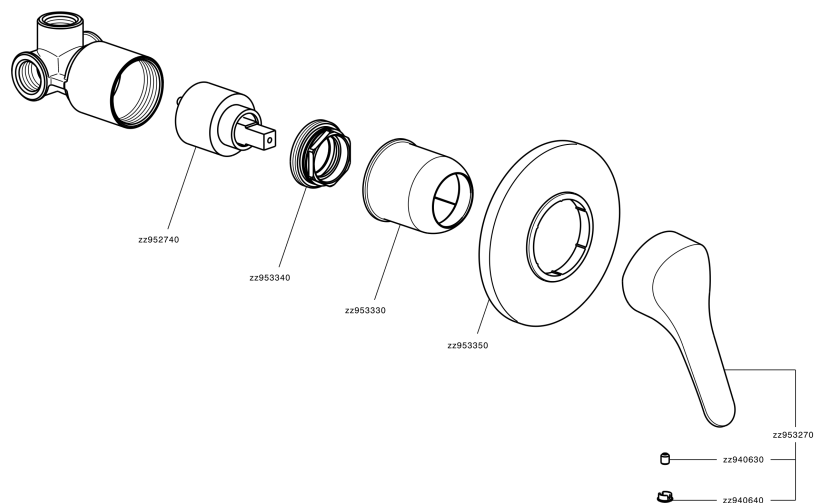

Concealed single lever shower valve MITO3_M3000300

MODEL **M3000300**

Concealed single lever shower valve, with concealed part

AVAILABLE FINISHINGS

21 21 Chrome

CHARACTERISTICS

Cartridge Spare Parts **ZZ95274000**

40 mm Cartridge

Concealed single lever shower valve MITO3_M3000300

M3000300

<https://en.cisal.it/concealed-single-lever-shower-valve-mito3-m3000300>

2026-06-24