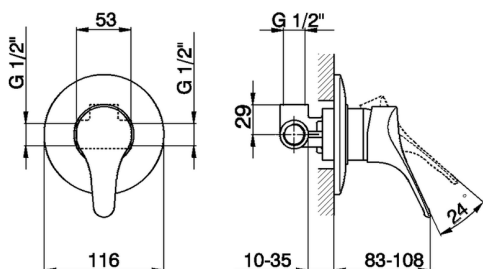

Concealed single lever shower valve MITO3_M3000300

MODEL **M3000300**

Concealed single lever shower valve, with concealed part

AVAILABLE FINISHINGS

21 21 Chrome

CHARACTERISTICS

Cartridge Spare Parts **ZZ95274000**

40 mm Cartridge

Concealed single lever shower valve MITO3_M3000300

M3000300

<https://en.cisal.it/concealed-single-lever-shower-valve-mito3-m3000300>

2026-06-24