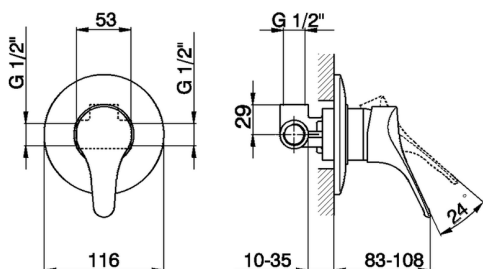

Concealed single lever shower valve MITO3_M3000300

MODEL **M3000300**

Concealed single lever shower valve, with concealed part

AVAILABLE FINISHINGS

21 21 Chrome

CHARACTERISTICS

Cartridge Spare Parts **ZZ95274000**

40 mm Cartridge

Concealed single lever shower valve MITO3_M3000300

M3000300

<https://en.cisal.it/concealed-single-lever-shower-valve-mito3-m3000300>

2026-04-24