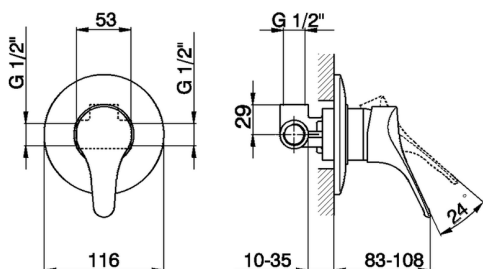

Concealed single lever shower valve MITO3_M3000300

MODEL **M3000300**

Concealed single lever shower valve, with concealed part

AVAILABLE FINISHINGS

21 21 Chrome

CHARACTERISTICS

Cartridge Spare Parts **ZZ95274000**

40 mm Cartridge

Concealed single lever shower valve MITO3_M3000300

M3000300

<https://en.cisal.it/concealed-single-lever-shower-valve-mito3-m3000300>

2026-05-15