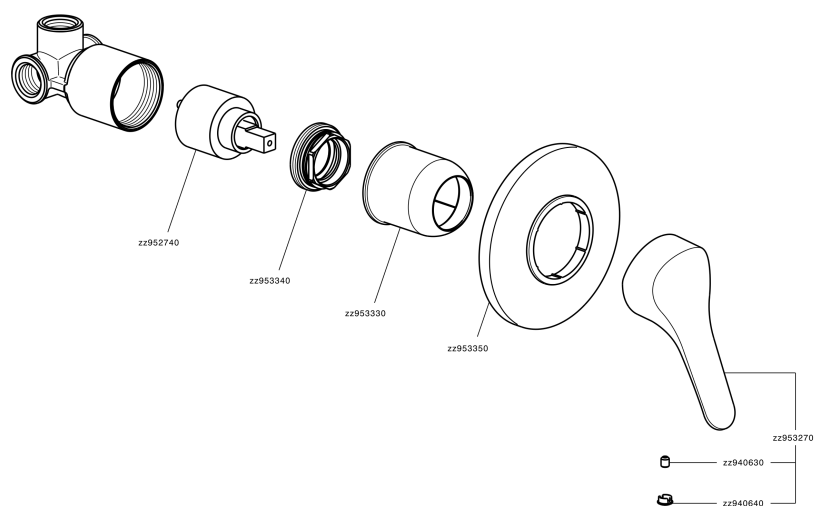

## Concealed single lever shower valve MITO3\_M3000300

M3000300

<https://en.cisal.it/concealed-single-lever-shower-valve-mito3-m3000300>

2026-06-26