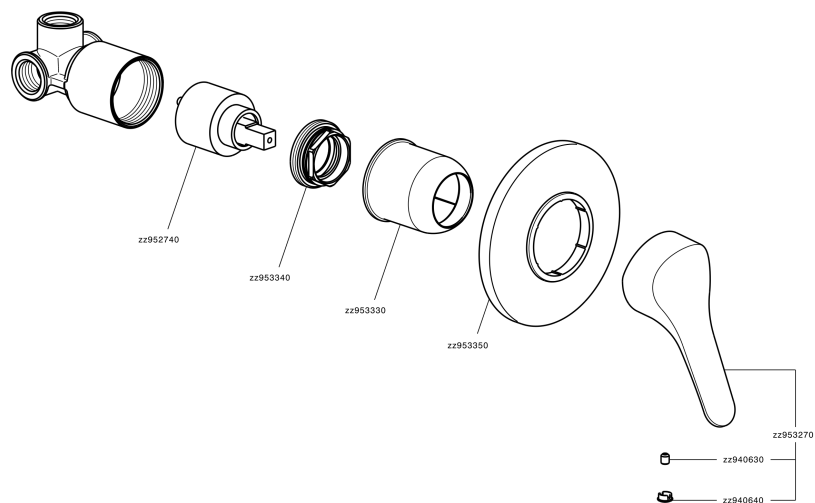

Concealed single lever shower valve MITO3_M3000300

M3000300

<https://en.cisal.it/concealed-single-lever-shower-valve-mito3-m3000300>

2026-04-24