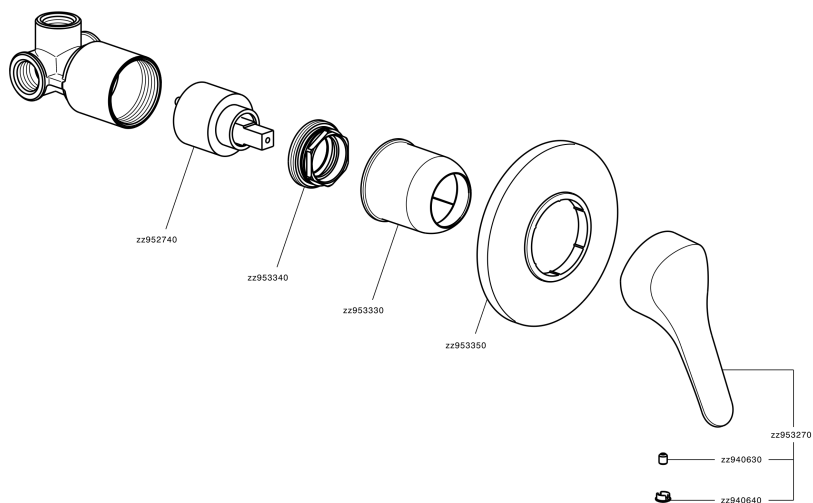

Concealed single lever shower valve MITO3_M3000300

M3000300

<https://en.cisal.it/concealed-single-lever-shower-valve-mito3-m3000300>

2026-06-25