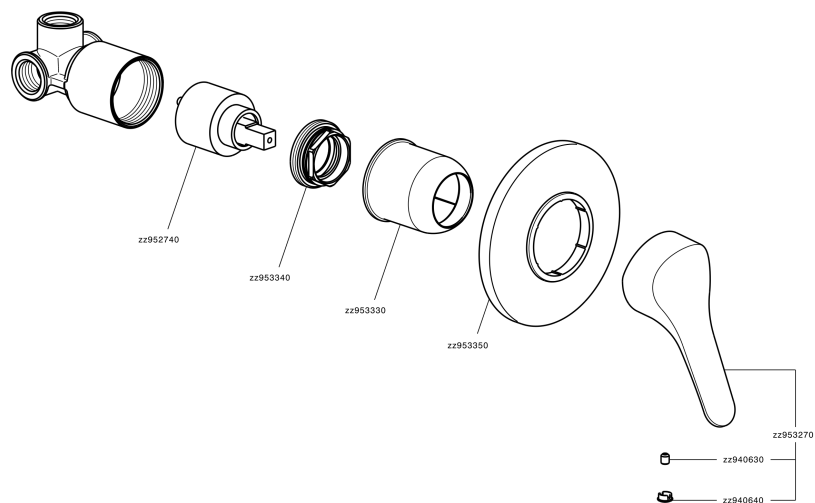

Concealed single lever shower valve MITO3_M3000300

M3000300

<https://en.cisal.it/concealed-single-lever-shower-valve-mito3-m3000300>

2026-05-15