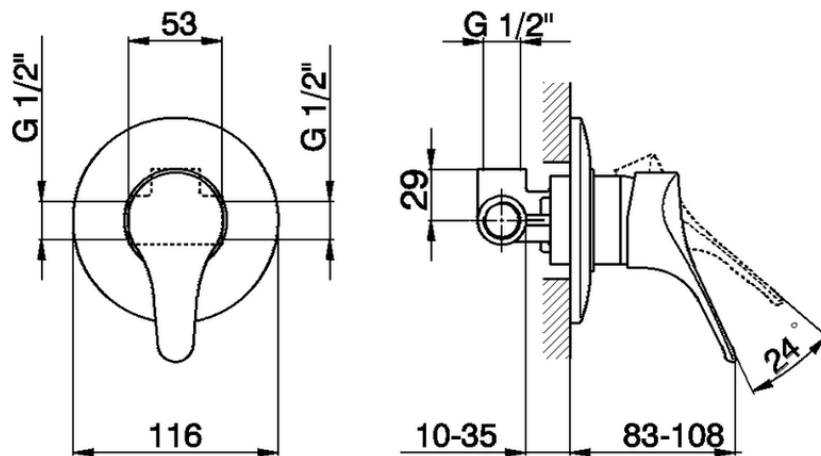

Concealed single lever shower valve MITO3_M3000300

M3000300

<https://en.cisal.it/concealed-single-lever-shower-valve-mito3-m3000300>

2026-06-24