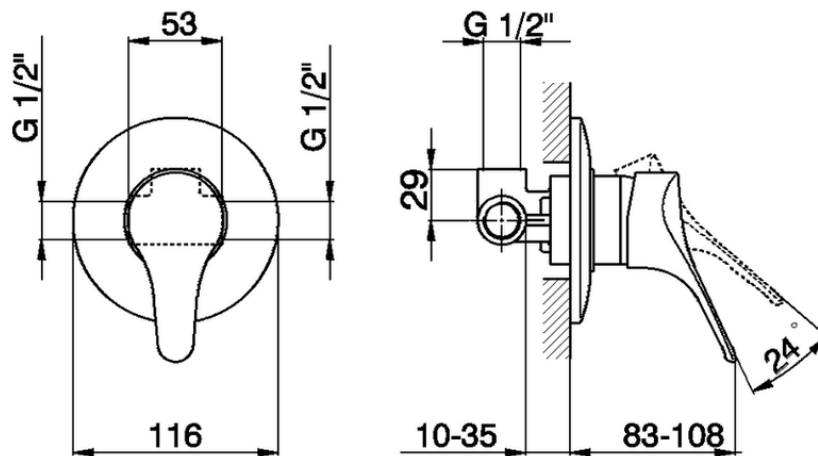

## Concealed single lever shower valve MITO3\_M3000300

M3000300

<https://en.cisal.it/concealed-single-lever-shower-valve-mito3-m3000300>

2026-04-04