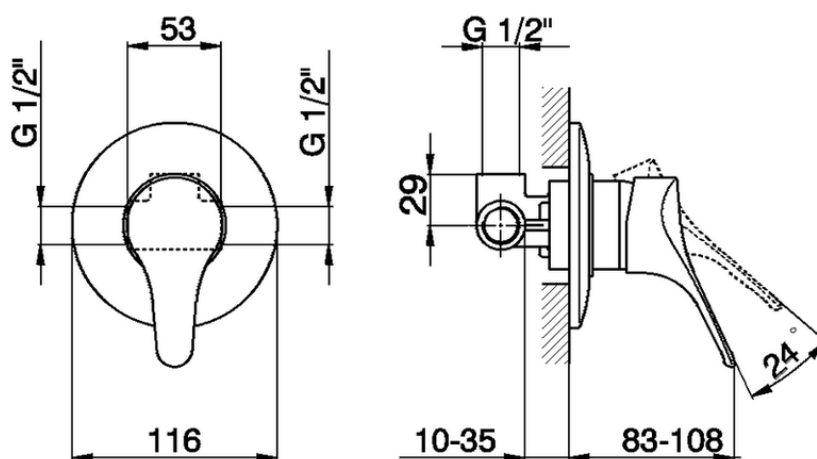

Concealed single lever shower valve MITO3_M3000300

M3000300

<https://en.cisal.it/concealed-single-lever-shower-valve-mito3-m3000300>

2026-04-26