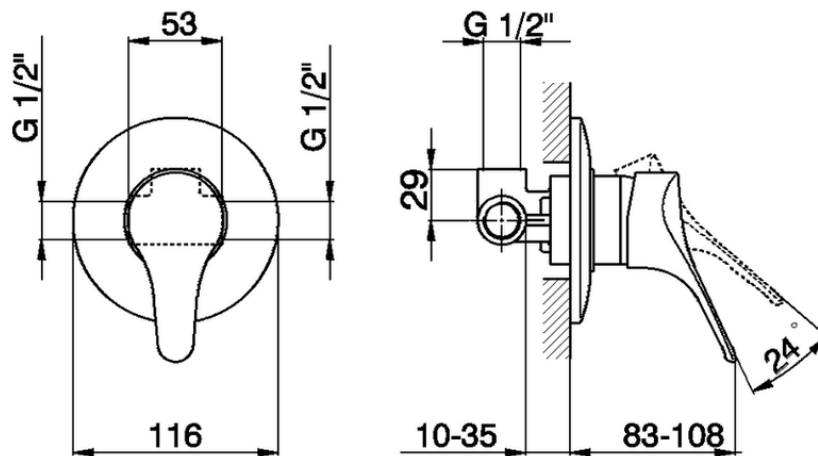

Concealed single lever shower valve MITO3_M3000300

M3000300

<https://en.cisal.it/concealed-single-lever-shower-valve-mito3-m3000300>

2026-06-04