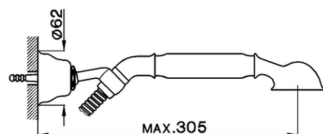

Bath mixer, full equipment ARCANA CERAMIC_AC000120

MODEL **AC000120**

Bath mixer, full equipment, wall mounted adjustable handshower bracket, Arcana one spray handshower, 150 cm Brass Flexible Hose

AVAILABLE FINISHINGS

-  **21** 21 Chrome
-  **24** 24 Gold
-  **26** 26 Old Copper
-  **27** 27 Old Bronze
-  **2A** 2A Satin Brushed Nickel
-  **74** 74 Chrome/Gold

CHARACTERISTICS

Bath mixer, full equipment ARCANA CERAMIC_AC000120