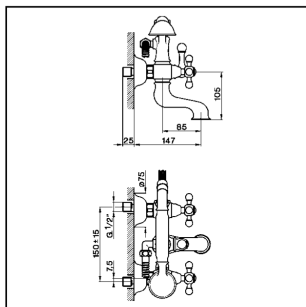

Bath mixer, full equipment ARCANA CERAMIC_AC000120

cisal

AC 00010 (AC 00007 - AC 00012 - AC 00013)

- Gruppo vasca
- Bath mixer
- Badebatterie
- Mélangeur bain/douche