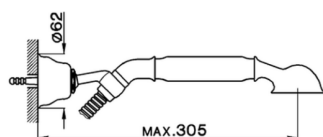

Bath mixer, full equipment ARcana CERAMIC_AC000120

MODEL **AC000120**

Bath mixer, full equipment, wall mounted adjustable handshower bracket, Arcana one spray handshower, 150 cm Brass Flexible Hose

AVAILABLE FINISHINGS

-  **21** 21 Chrome
-  **24** 24 Gold
-  **26** 26 Old Copper
-  **27** 27 Old Bronze
-  **2A** 2A Satin Brushed Nickel
-  **74** 74 Chrome/Gold

CHARACTERISTICS

Bath mixer, full equipment ARCANA CERAMIC_AC000120