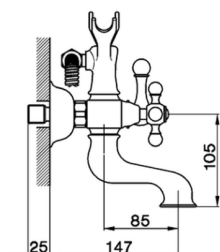

AVAILABLE FINISHINGS

- **21** 21 Chrome
- **24** 24 Gold
- **26** 26 Old Copper
- **27** 27 Old Bronze
- **2A** 2A Satin Brushed Nickel
- **74** 74 Chrome/Gold