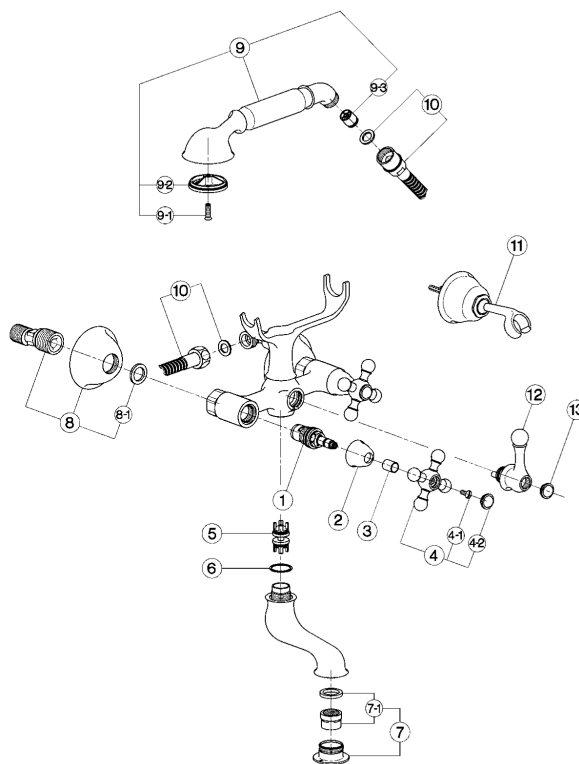

bar	PORTATA BOCCA DI EROGAZIONE * SPOUT FLOW RATE DURCHFLOSS WANNENEINLAUF DÉBIT BEC DÉVERSEUR l/min.
0,5	11
1	15,5
2	22,5
3	27,5
4	31,5
5	35

* con resistenza silenziosa della classe di portata C (30 l/min. a 3 bar)
with hydraulic resistance of flow rate class C (30 l/min. at 3 bar)
mit geräuscharmen Widerstand der Durchflussklasse C (30 l/min. bei 3 bar)
avec aérateur classe C (30 l/min. à 3 bar)