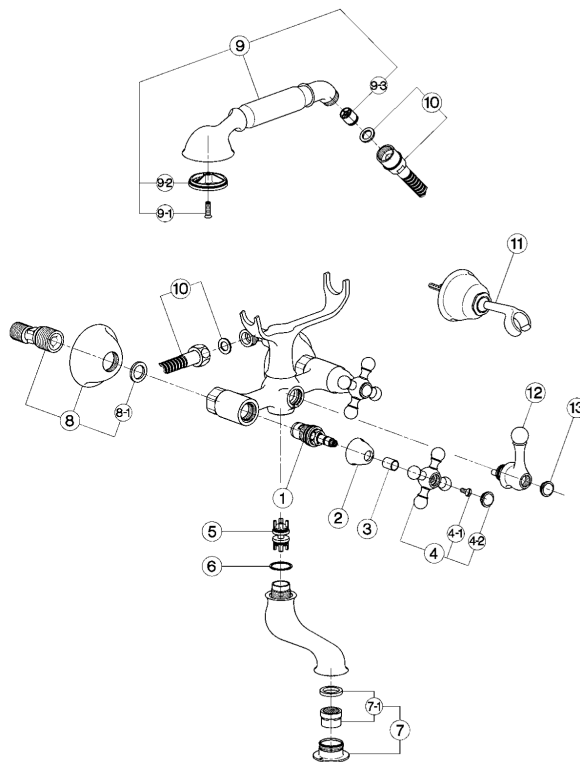

bar	PORTATA BOCCA DI EROGAZIONE * SPOUT FLOW RATE DURCHFLOSS WANNENEINLAUF DÉBIT BEC DÉVERSEUR l/min.
0,5	11
1	15,5
2	22,5
3	27,5
4	31,5
5	35

* con resistenza silenziosa della classe di portata C (30 l/min. a 3 bar)
with hydraulic resistance of flow rate class C (30 l/min. at 3 bar)
mit geräuscharmen Widerstand der Durchflussklasse C (30 l/min. bei 3 bar)
avec aérateur classe C (30 l/min. à 3 bar)