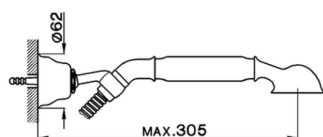

Bath mixer, full equipment ARCANa CERAMIC_AC000120

MODEL **AC000120**

Bath mixer, full equipment, wall mounted adjustable handshower bracket, Arcana one spray handshower, 150 cm Brass Flexible Hose

AVAILABLE FINISHINGS

-  **21** 21 Chrome
-  **24** 24 Gold
-  **26** 26 Old Copper
-  **27** 27 Old Bronze
-  **2A** 2A Satin Brushed Nickel
-  **74** 74 Chrome/Gold

CHARACTERISTICS

Bath mixer, full equipment ARCANA CERAMIC_AC000120