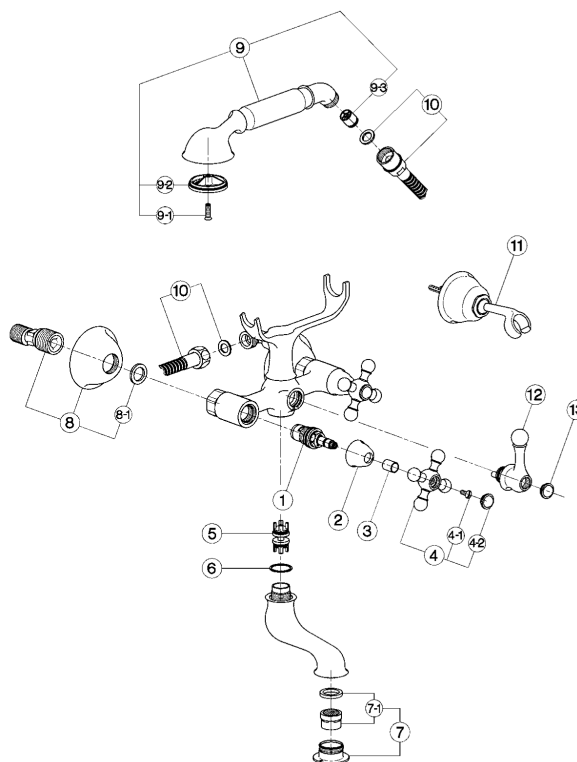

bar	PORTATA BOCCA DI EROGAZIONE * SPOUT FLOW RATE DURCHFLOSS WANNENEINLAUF DÉBIT BEC DÉVERSEUR l/min.
0,5	11
1	15,5
2	22,5
3	27,5
4	31,5
5	35

* con resistenza silenziosa della classe di portata C (30 l/min. a 3 bar)
with hydraulic resistance of flow rate class C (30 l/min. at 3 bar)
mit geräuscharmen Widerstand der Durchflussklasse C (30 l/min. bei 3 bar)
avec aérateur classe C (30 l/min. à 3 bar)