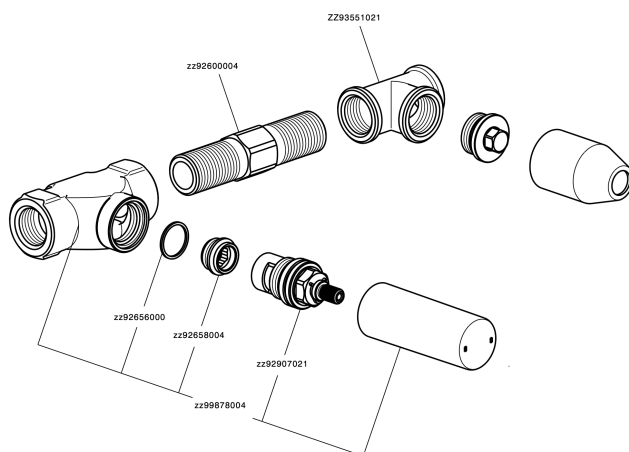

## Concealed washbasin mixer CONCEALED\_ZA033510

MODEL **ZA033510**

Concealed washbasin mixer, with two right headvalves

AVAILABLE FINISHINGS

 **04** 04 Without finishing

CHARACTERISTICS

Concealed **1**

## Concealed washbasin mixer CONCEALED\_ZA033510

ZA033510

<https://en.cisal.it/concealed-washbasin-mixer-concealed-za033510>

2024-12-04