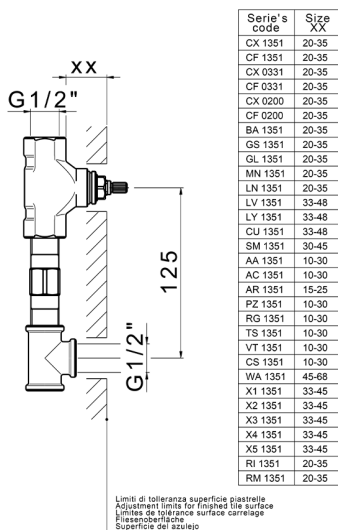

Concealed washbasin mixer CONCEALED_ZA033510

MODEL **ZA033510**

Concealed washbasin mixer, with two right headvalves

AVAILABLE FINISHINGS

CHARACTERISTICS

Concealed **1**

Concealed washbasin mixer CONCEALED_ZA033510

ZA033510

<https://en.cisal.it/concealed-washbasin-mixer-concealed-za033510>

2025-01-08