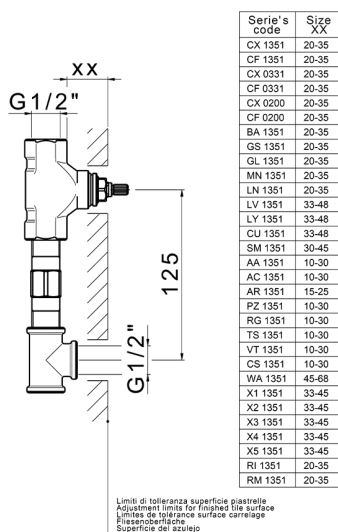

## Concealed washbasin mixer CONCEALED\_ZA033510

MODEL **ZA033510**

Concealed washbasin mixer, with two right headvalves

AVAILABLE FINISHINGS

 **04** 04 Without finishing

CHARACTERISTICS

Concealed **1**

## Concealed washbasin mixer CONCEALED\_ZA033510

ZA033510

<https://en.cisal.it/concealed-washbasin-mixer-concealed-za033510>

2024-12-04