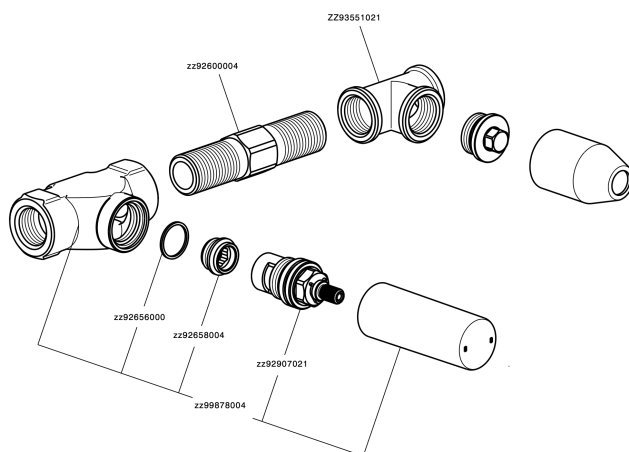

Concealed washbasin mixer CONCEALED_ZA033510

ZA033510

<https://en.cisal.it/concealed-washbasin-mixer-concealed-za033510>

2025-01-08