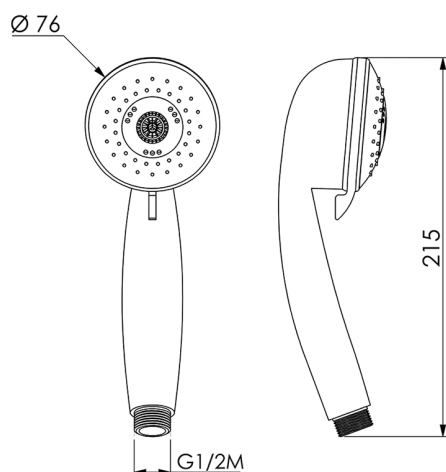

Teti handshower SHOWER_DS014310

MODEL **DS014310**

Teti handshower, 3 sprays ABS

AVAILABLE FINISHINGS

CHARACTERISTICS

2024-12-22