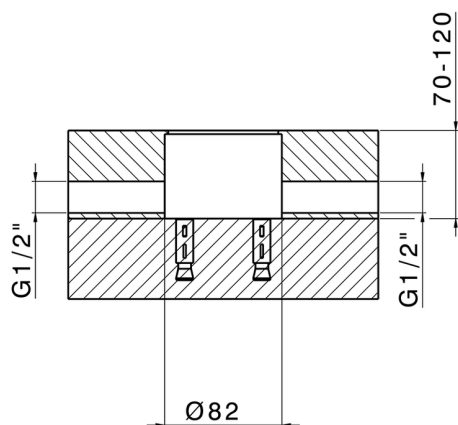

Concealed part single lever free-standing CONCEALED_ZA004510

MODEL **ZA004510**

Concealed part single lever free-standing

AVAILABLE FINISHINGS

04 04 Without finishing

CHARACTERISTICS

Concealed **1**

2024-12-21