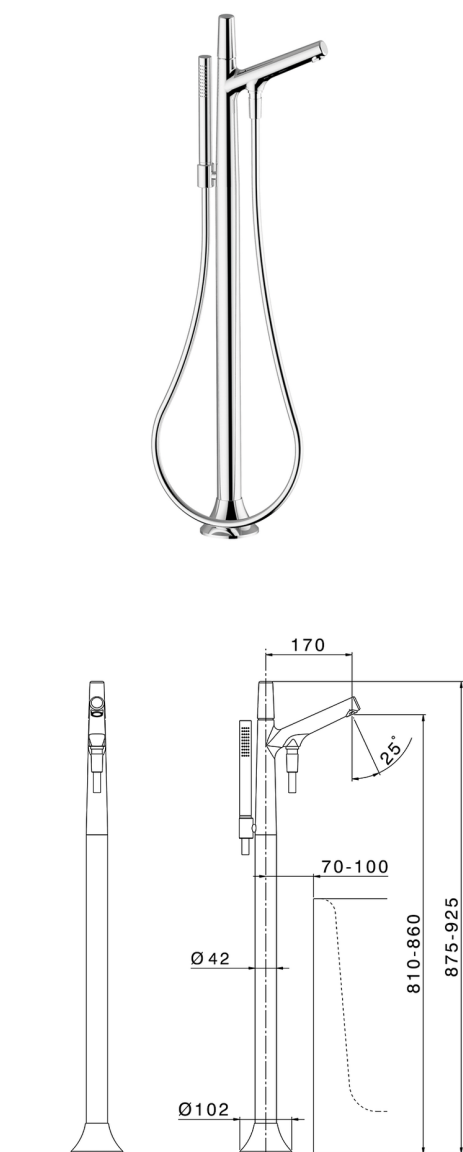

Exposed part for single-lever bath shower mixer VITA_VI014200

MODEL **VI014200**

Exposed part for single-lever bath shower mixer, handshower holder on column, minimalistic one spray handshower, 150 cm smooth SUPREME Flexible Hose, for items ZA004510

AVAILABLE FINISHINGS

-  **21** 21 Chrome
-  **2Q** 2Q Black Titanium
-  **40** 40 Matt Black
-  **4Q** 4Q Matt White

CHARACTERISTICS

Cartridge Spare Parts **ZZ9A708000**

25mm Joystick single-lever cartridge

Installation **Concealed**

Required concealed parts **ZA004510**

Concealed part single lever free-standing CONCEALED_ZA004510

MODEL **ZA004510**

Concealed part single lever free-standing

AVAILABLE FINISHINGS

 **04** 04 Without finishing

CHARACTERISTICS

Concealed **1**

2024-12-21