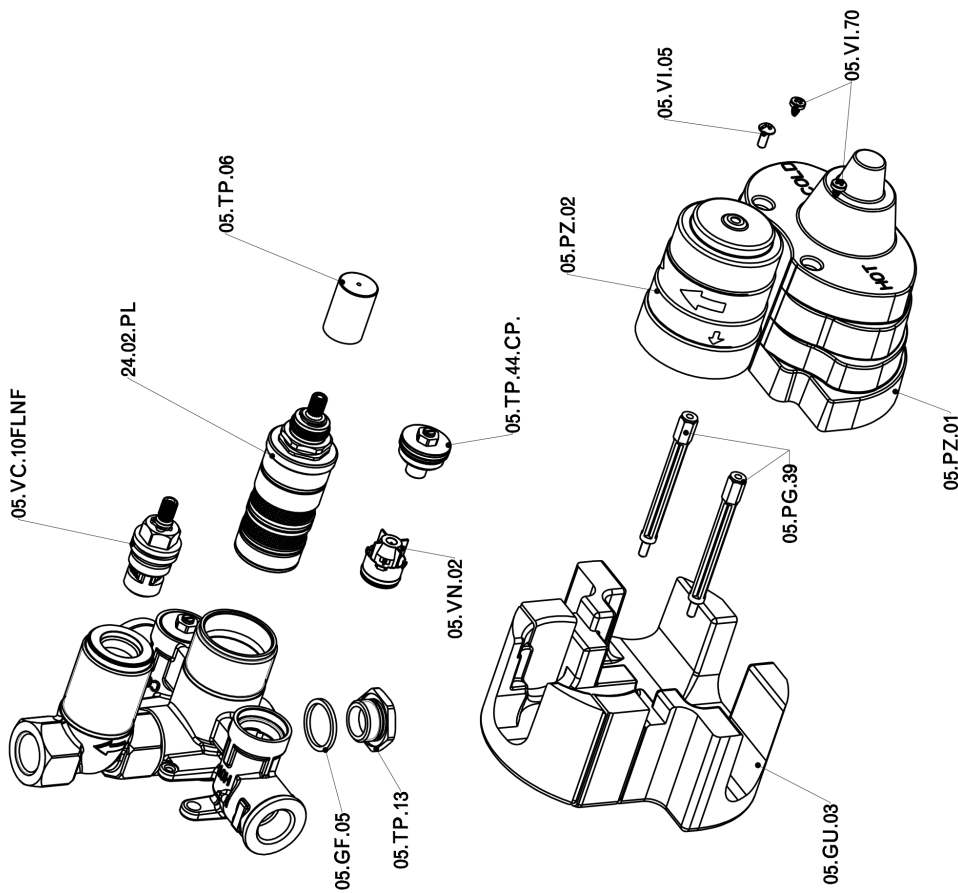

Concealed thermostatic shower valve, 1-outlet CONCEALED_ZA007301

MODEL **ZA007301**

Concealed thermostatic shower valve,
1-outlet, Stopvalve with 1/2" outlet, without trim kit

AVAILABLE FINISHINGS

CHARACTERISTICS

Concealed **1**
Cartridge Spare Parts **24.04A.PP**
8x20 Plus P Thermostatic Valve

Piastra/Plate/Plaque/Platte/Placa
2-3mm: XX 25-40 YY 76-91
10mm: XX 16-31 YY 65-80

Thermostatic

The Cisal thermostatic is your personal water manager, helping you to handle, control and save water and energy.

Concealed thermostatic shower valve, 1-outlet CONCEALED_ZA007301

ZA007301

<https://en.cisal.it/concealed-thermostatic-shower-valve-1-outlet-concealed-za007301>

2026-04-25