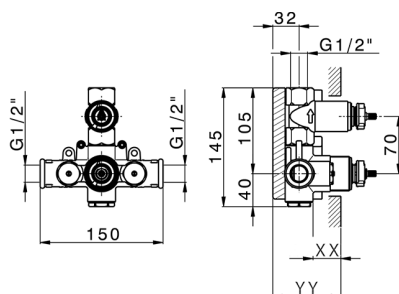

Concealed thermostatic shower valve, 1-outlet CONCEALED_ZA007301

MODEL **ZA007301**

Concealed thermostatic shower valve,
1-outlet, Stopvalve with 1/2" outlet, without trim kit

AVAILABLE FINISHINGS

CHARACTERISTICS

Concealed **1**
Cartridge Spare Parts **24.04A.PP**
8x20 Plus P Thermostatic Valve

Piastra/Plate/Plaque/Platte/Placa
2-3mm: XX 25-40 YY 76-91
10mm: XX 16-31 YY 65-80

Thermostatic

The Cisal thermostatic is your personal water manager, helping you to handle, control and save water and energy.

Concealed thermostatic shower valve, 1-outlet CONCEALED_ZA007301

ZA007301

<https://en.cisal.it/concealed-thermostatic-shower-valve-1-outlet-concealed-za007301>

2026-04-25