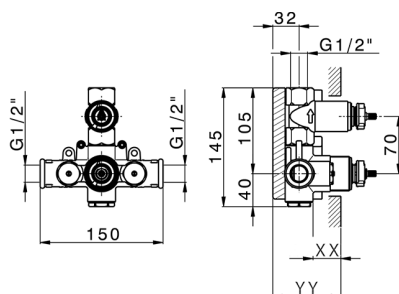

Concealed thermostatic shower valve, 1-outlet CONCEALED_ZA007301

MODEL **ZA007301**

Concealed thermostatic shower valve,
1-outlet, Stopvalve with 1/2" outlet, without trim kit

AVAILABLE FINISHINGS

CHARACTERISTICS

Concealed **1**
Cartridge Spare Parts **24.04A.PP**
8x20 Plus P Thermostatic Valve

Piastra/Plate/Plaque/Platte/Placa
2-3mm: XX 25-40 YY 76-91
10mm: XX 16-31 YY 65-80

Thermostatic

The Cisal thermostatic is your personal water manager, helping you to handle, control and save water and energy.

Concealed thermostatic shower valve, 1-outlet CONCEALED_ZA007301

ZA007301

<https://en.cisal.it/concealed-thermostatic-shower-valve-1-outlet-concealed-za007301>

2026-04-03