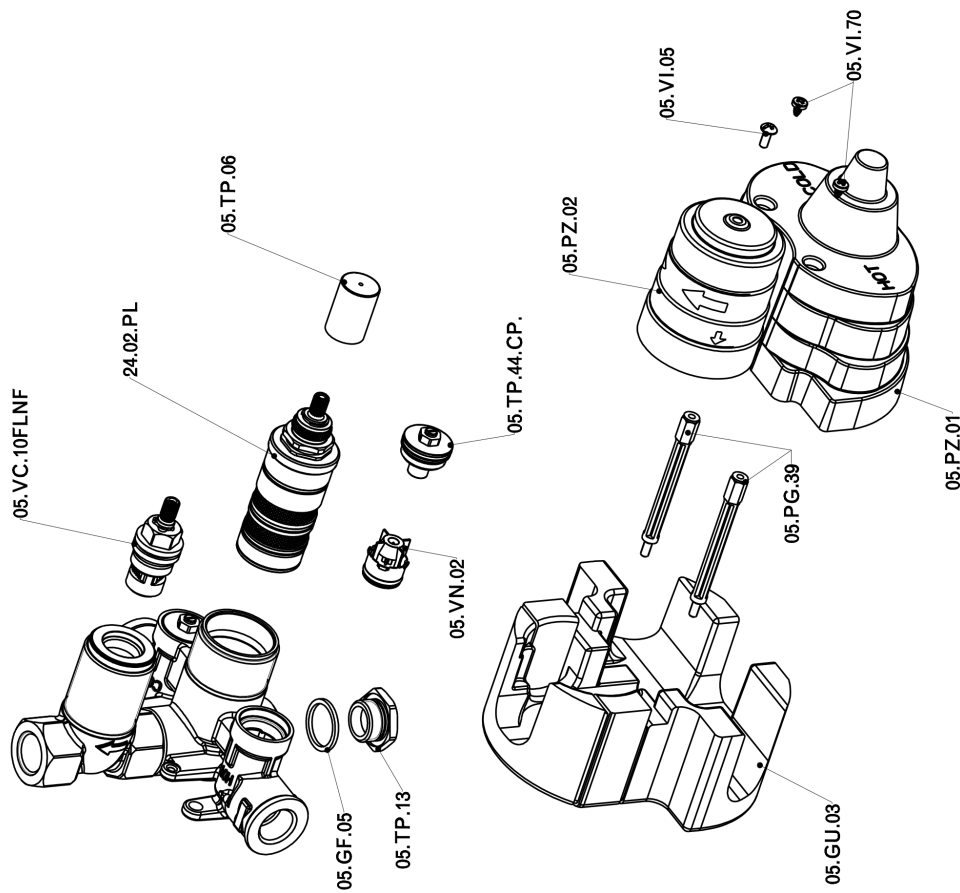

Concealed thermostatic shower valve, 1-outlet CONCEALED_ZA007301

MODEL **ZA007301**

Concealed thermostatic shower valve,
1-outlet, Stopvalve with 1/2" outlet, without trim kit

AVAILABLE FINISHINGS

CHARACTERISTICS

Concealed **1**
Cartridge Spare Parts **24.04A.PP**
8x20 Plus P Thermostatic Valve

Piastra/Plate/Plaque/Platte/Placa
2-3mm: XX 25-40 YY 76-91
10mm: XX 16-31 YY 65-80

Thermostatic

The Cisal thermostatic is your personal water manager, helping you to handle, control and save water and energy.

Concealed thermostatic shower valve, 1-outlet CONCEALED_ZA007301

ZA007301

<https://en.cisal.it/concealed-thermostatic-shower-valve-1-outlet-concealed-za007301>

2026-04-03