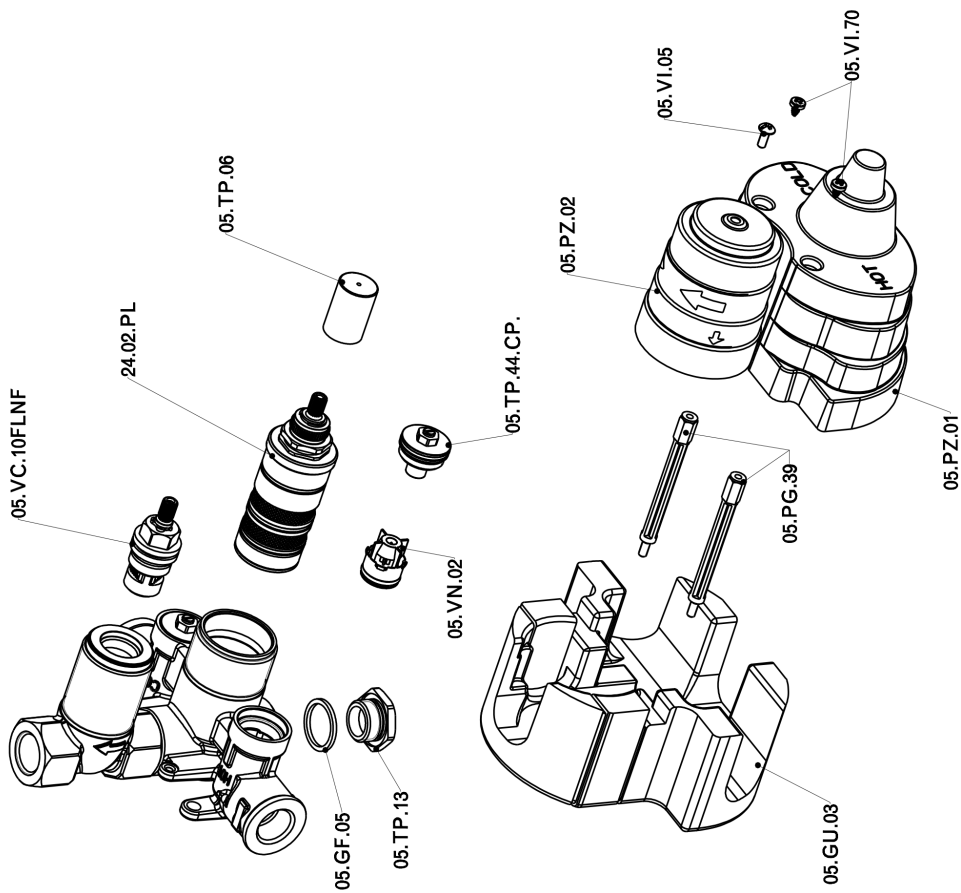

Concealed thermostatic shower valve, 1-outlet CONCEALED_ZA007301

MODEL **ZA007301**

Concealed thermostatic shower valve,
1-outlet, Stopvalve with 1/2" outlet, without trim kit

AVAILABLE FINISHINGS

CHARACTERISTICS

Concealed **1**
Cartridge Spare Parts **24.04A.PP**
8x20 Plus P Thermostatic Valve

Piastra/Plate/Plaque/Platte/Placa
2-3mm: XX 25-40 YY 76-91
10mm: XX 16-31 YY 65-80

Thermostatic

The Cisal thermostatic is your personal water manager, helping you to handle, control and save water and energy.

Concealed thermostatic shower valve, 1-outlet CONCEALED_ZA007301

ZA007301

<https://en.cisal.it/concealed-thermostatic-shower-valve-1-outlet-concealed-za007301>

2026-06-14