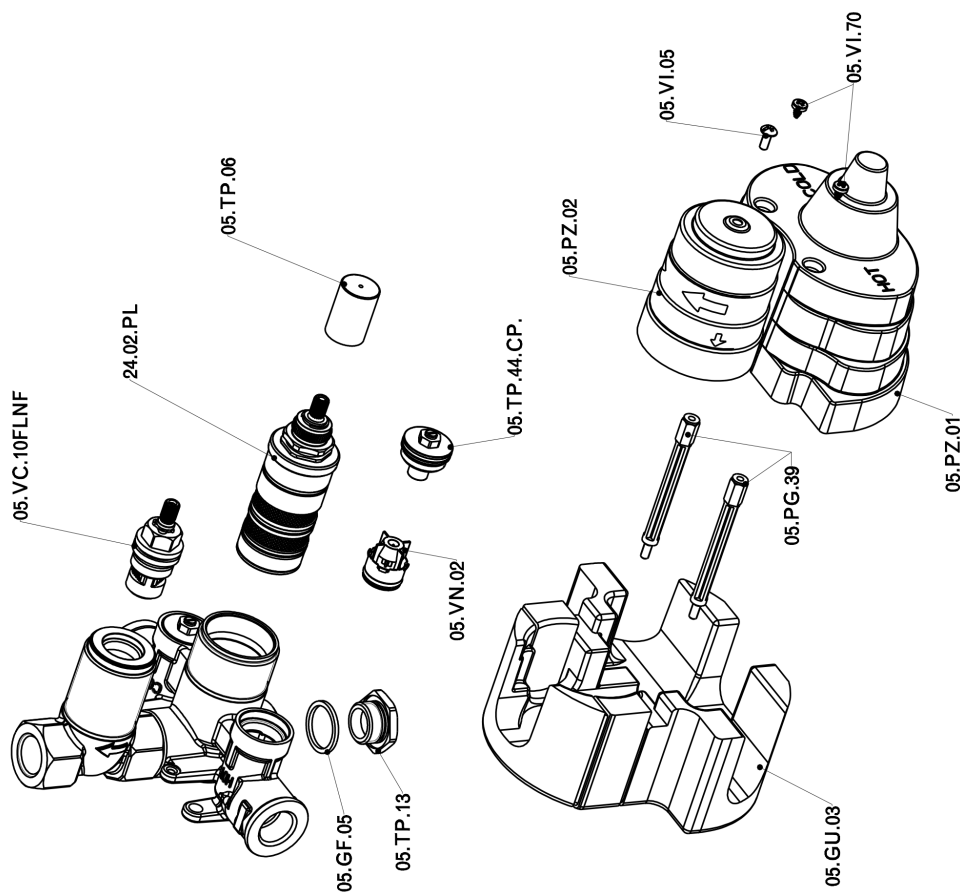

## Concealed thermostatic shower valve, 1-outlet CONCEALED\_ZA007301

MODEL **ZA007301**

Concealed thermostatic shower valve,  
1-outlet, Stopvalve with 1/2" outlet, without trim kit

AVAILABLE FINISHINGS

CHARACTERISTICS

Concealed **1**  
Cartridge Spare Parts **24.04A.PP**  
**8x20 Plus P Thermostatic Valve**

Piastra/Plate/Plaque/Platte/Placa  
2-3mm: XX 25-40 YY 76-91  
10mm: XX 16-31 YY 65-80

## Concealed thermostatic shower valve, 1-outlet CONCEALED\_ZA007301

ZA007301

<https://en.cisal.it/concealed-thermostatic-shower-valve-1-outlet-concealed-za007301>

2026-05-19