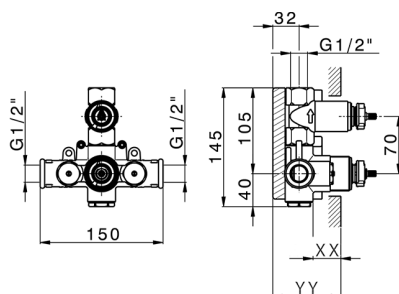

Concealed thermostatic shower valve, 1-outlet CONCEALED_ZA007301

MODEL **ZA007301**

Concealed thermostatic shower valve,
1-outlet, Stopvalve with 1/2" outlet, without trim kit

AVAILABLE FINISHINGS

CHARACTERISTICS

Concealed **1**
Cartridge Spare Parts **24.04A.PP**
8x20 Plus P Thermostatic Valve

Piastra/Plate/Plaque/Platte/Placa
2-3mm: XX 25-40 YY 76-91
10mm: XX 16-31 YY 65-80

Thermostatic

The Cisal thermostatic is your personal water manager, helping you to handle, control and save water and energy.

Concealed thermostatic shower valve, 1-outlet CONCEALED_ZA007301

ZA007301

<https://en.cisal.it/concealed-thermostatic-shower-valve-1-outlet-concealed-za007301>

2026-06-14