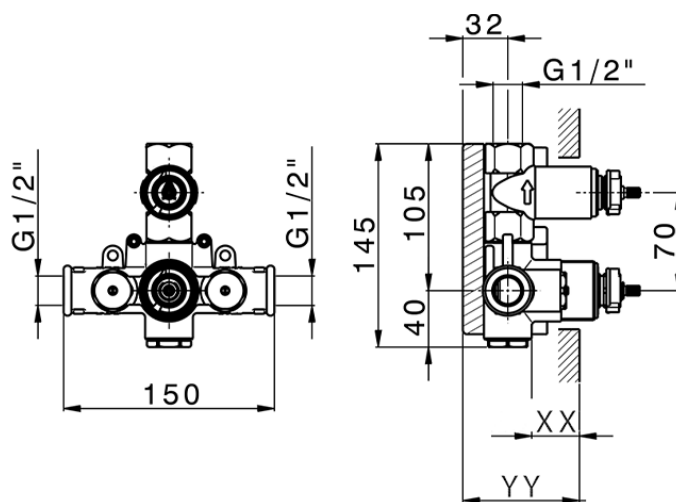

Concealed thermostatic shower valve, 1-outlet CONCEALED_ZA007301

Piastra/Plate/Plaque/Platte/Placa
 2-3mm: XX 25-40 YY 76-91
 10mm: XX 16-31 YY 65-80

ZA007301

<https://en.cisal.it/concealed-thermostatic-shower-valve-1-outlet-concealed-za007301>