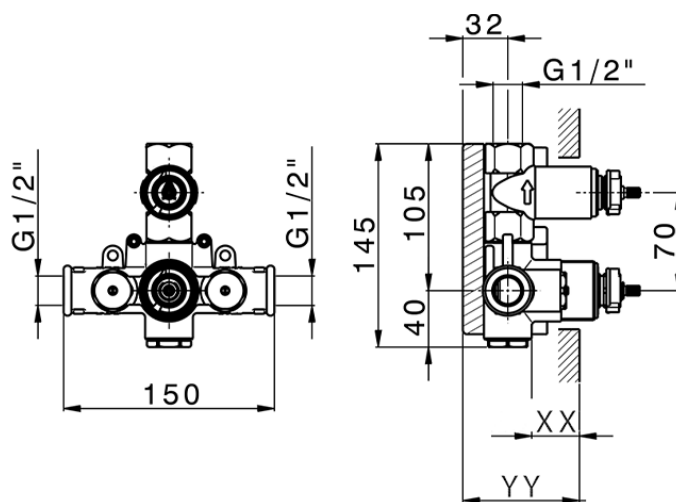

## Concealed thermostatic shower valve, 1-outlet CONCEALED\_ZA007301

Piastra/Plate/Plaque/Platte/Placa

2-3mm: XX 25-40 YY 76-91

10mm: XX 16-31 YY 65-80

ZA007301

<https://en.cisal.it/concealed-thermostatic-shower-valve-1-outlet-concealed-za007301>