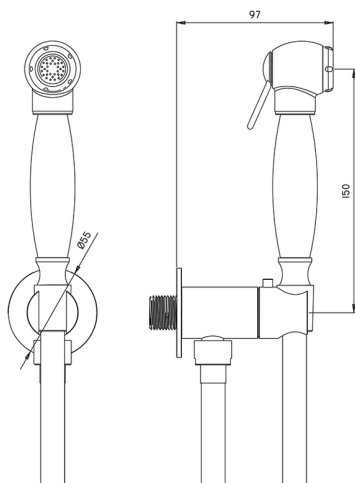

Bidet handshower set HYGENIC SHOWERS_AR007926

MODEL **AR007926**

Bidet handshower set, round wall bracket, single water opening, Brass Bidet handshower, 120 cm PVC flexible hose

AVAILABLE FINISHINGS

CHARACTERISTICS

Bidet handshower

Hygienic Spray

Multi-jets hygienic hand shower, for personal hygiene care.

2025-04-25