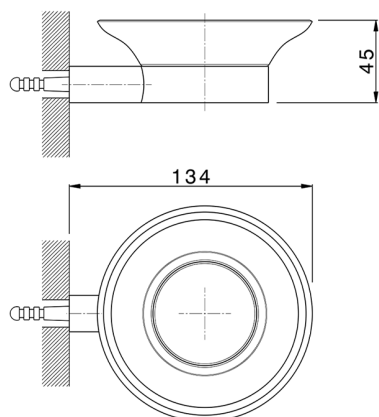

Wall mounted soap-dish BATHROOM ACCESSORIES_SY090602

MODEL **SY090602**

Wall mounted soap-dish,ceramic basin wall

AVAILABLE FINISHINGS

-  **21** 21 Chrome
-  **2B** 2B Polished Nickel
-  **2F** 2F Brushed Nickel
-  **2P** 2P Rose Gold
-  **2Q** 2Q Black Titanium
-  **40** 40 Matt Black
-  **4Q** 4Q Matt White