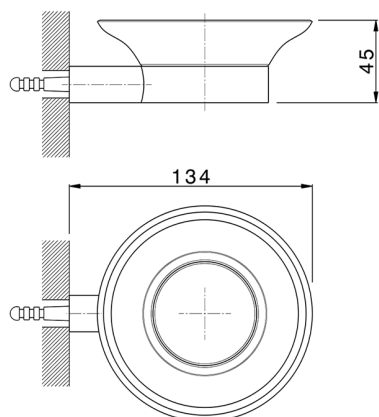

Wall mounted soap-dish BATHROOM ACCESSORIES_SY090602

MODEL **SY090602**

Wall mounted soap-dish,ceramic basin wall

AVAILABLE FINISHINGS

- **21** 21 Chrome
- **2B** 2B Polished Nickel
- **2F** 2F Brushed Nickel
- **2P** 2P Rose Gold
- **2Q** 2Q Black Titanium
- **40** 40 Matt Black
- **4Q** 4Q Matt White

CHARACTERISTICS

2024-10-18