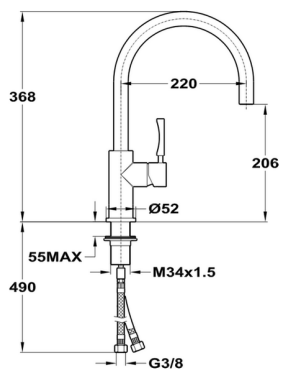

Single lever sink mixer, STAINLESS STEEL made KITCHEN_LC000060

MODEL **LC000060**

Single lever sink mixer, STAINLESS STEEL made, swivel spout, G.3/8" stainless steel flexible hose, Inox AISI 304

AVAILABLE FINISHINGS

D1 D1 Brushed Inox

CHARACTERISTICS

Cartridge Spare Parts **ZZ97179000**

35 mm Cartridge

2026-04-06