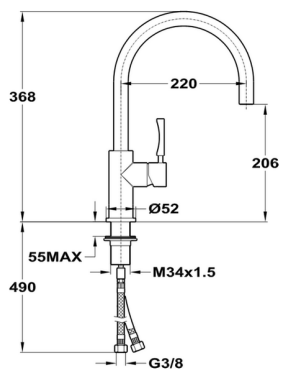

## Single lever sink mixer, STAINLESS STEEL made KITCHEN\_LC000060

MODEL **LC000060**

Single lever sink mixer, STAINLESS STEEL made, swivel spout, G.3/8" stainless steel flexible hose, Inox AISI 304

AVAILABLE FINISHINGS

**D1** D1 Brushed Inox

CHARACTERISTICS

Cartridge Spare Parts **ZZ97179000**

**35 mm Cartridge**

2026-04-26