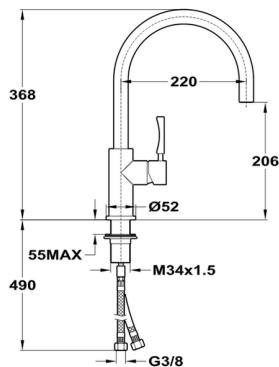

Single lever sink mixer, STAINLESS STEEL made KITCHEN_LC000060

MODEL **LC000060**

Single lever sink mixer, STAINLESS STEEL made, swivel spout, G.3/8" stainless steel flexible hose, Inox AISI 304

AVAILABLE FINISHINGS

D1 D1 Brushed Inox

CHARACTERISTICS

Cartridge Spare Parts **ZZ97179000**

35 mm Cartridge

2026-06-14