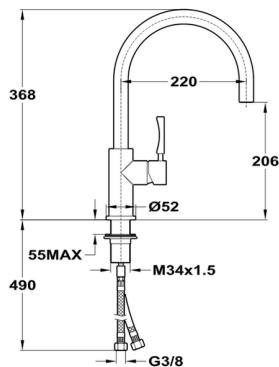

Single lever sink mixer, STAINLESS STEEL made KITCHEN_LC000060

MODEL **LC000060**

Single lever sink mixer, STAINLESS STEEL made, swivel spout, G.3/8" stainless steel flexible hose, Inox AISI 304

AVAILABLE FINISHINGS

D1 D1 Brushed Inox

CHARACTERISTICS

Cartridge Spare Parts **ZZ97179000**

35 mm Cartridge

2026-05-17