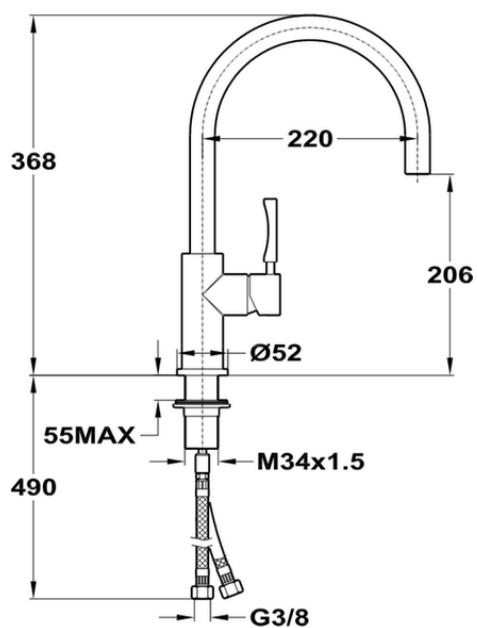

**Single lever sink mixer, STAINLESS STEEL made KITCHEN\_LC000060**

LC000060

<https://en.cisal.it/single-lever-sink-mixer-stainless-steel-made-kitchen-lc000060>

2026-05-17