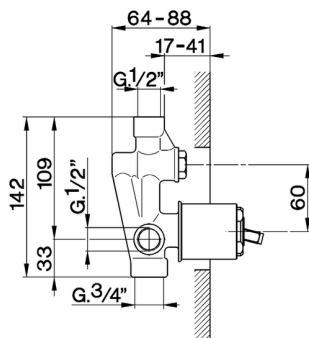

Exposed part for concealed S.L.bath-shower valve ARCANA EMPRESS_EM002100

EM002100

<https://en.cisal.it/exposed-part-for-concealed-s-l-bath-shower-valve-arcana-empress-em002100>

Concealed single lever bath-shower valve CONCEALED_ZA002210

MODEL **ZA002210**

Concealed single lever bath-shower valve, 1/2" and 3/4" 2 Outlet diverter, without trim kit

AVAILABLE FINISHINGS

CHARACTERISTICS

Concealed **1**
 Cartridge Spare Parts **ZZ92909000**
43 mm Cartridge