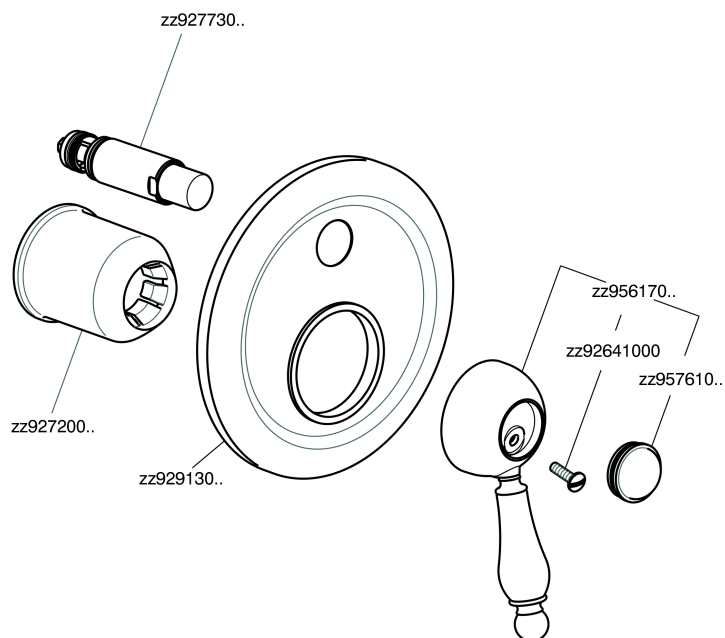

Exposed part for concealed S.L.bath-shower valve ARCANA EMPRESS_EM002100

EM002100

<https://en.cisal.it/exposed-part-for-concealed-s-l-bath-shower-valve-arcana-empress-em002100>

Concealed single lever bath-shower valve CONCEALED_ZA002210

ZA002210

<https://en.cisal.it/concealed-single-lever-bath-shower-valve-concealed-za002210>

2026-05-20