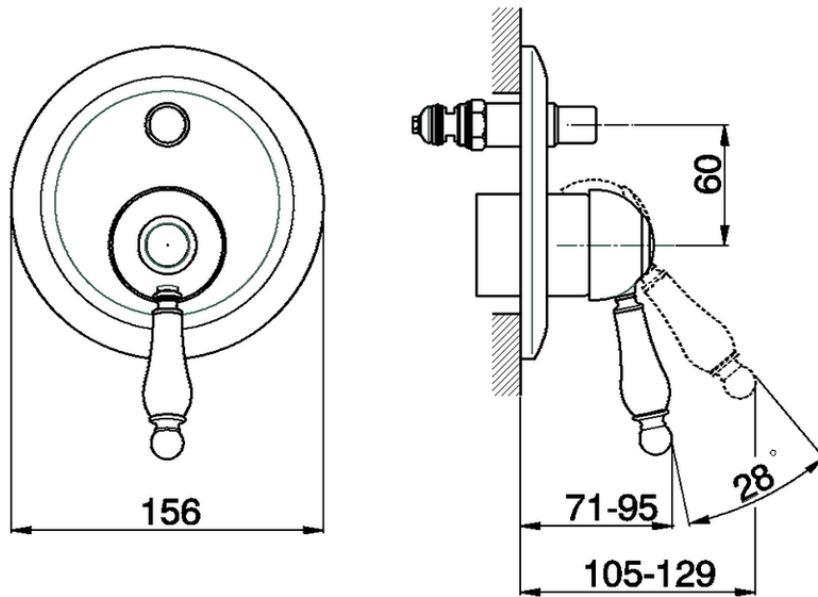

## Exposed part for concealed S.L.bath-shower valve ARCANA EMPRESS\_EM002100

EM002100

<https://en.cisal.it/exposed-part-for-concealed-s-l-bath-shower-valve-arcana-empress-em002100>

ZA002210

<https://en.cisal.it/concealed-single-lever-bath-shower-valve-concealed-za002210>