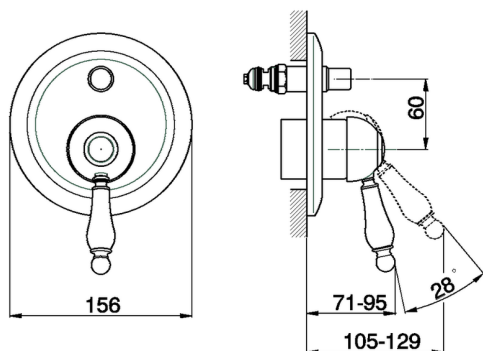

Exposed part for concealed S.L.bath-shower valve ARCANA EMPRESS_EM002100

MODEL **EM002100**

Exposed part for concealed S.L.bath-shower valve, 2 outlet automatic diverter, without concealed part, for item ZA002210

AVAILABLE FINISHINGS

-  **21** 21 Chrome
-  **24** 24 Gold
-  **26** 26 Old Copper
-  **27** 27 Old Bronze
-  **2A** 2A Satin Brushed Nickel
-  **74** 74 Chrome/Gold

CHARACTERISTICS

Installation **Concealed**
 Required concealed parts **ZA002210**

Exposed part for concealed S.L.bath-shower valve ARCANA EMPRESS_EM002100

EM002100

<https://en.cisal.it/exposed-part-for-concealed-s-l-bath-shower-valve-arcana-empress-em002100>

Concealed single lever bath-shower valve CONCEALED_ZA002210

MODEL **ZA002210**

Concealed single lever bath-shower valve, 1/2" and 3/4" 2 Outlet diverter, without trim kit

AVAILABLE FINISHINGS

CHARACTERISTICS

Concealed **1**
 Cartridge Spare Parts **ZZ92909000**
43 mm Cartridge