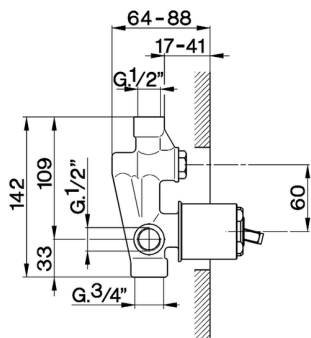

## Exposed part for concealed S.L.bath-shower valve ARCANA EMPRESS\_EM002100

EM002100

<https://en.cisal.it/exposed-part-for-concealed-s-l-bath-shower-valve-arcana-empress-em002100>

## Concealed single lever bath-shower valve CONCEALED\_ZA002210

MODEL **ZA002210**

Concealed single lever bath-shower valve, 1/2" and 3/4" 2 Outlet diverter, without trim kit

AVAILABLE FINISHINGS

**04** 04 Without finishing

CHARACTERISTICS

Concealed **1**  
 Cartridge Spare Parts **ZZ92909000**  
**43 mm Cartridge**

2026-04-09