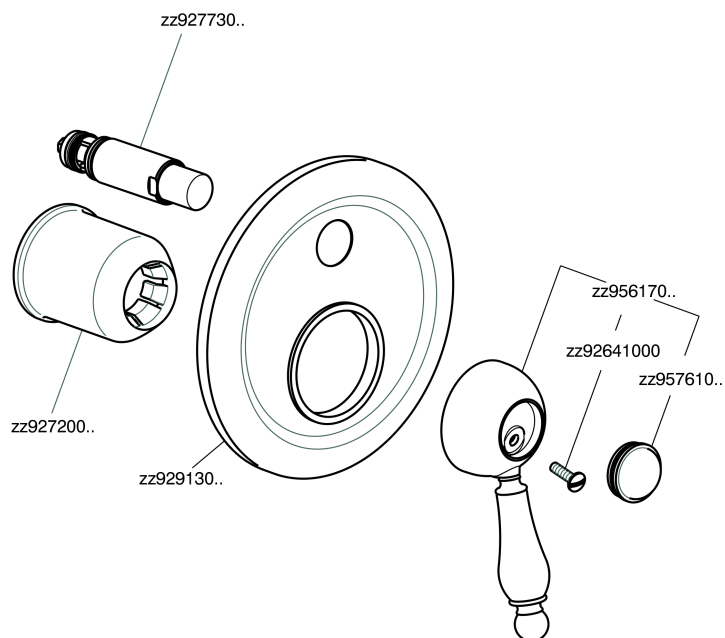

Exposed part for concealed S.L.bath-shower valve ARCANA EMPRESS_EM002100

EM002100

<https://en.cisal.it/exposed-part-for-concealed-s-l-bath-shower-valve-arcana-empress-em002100>