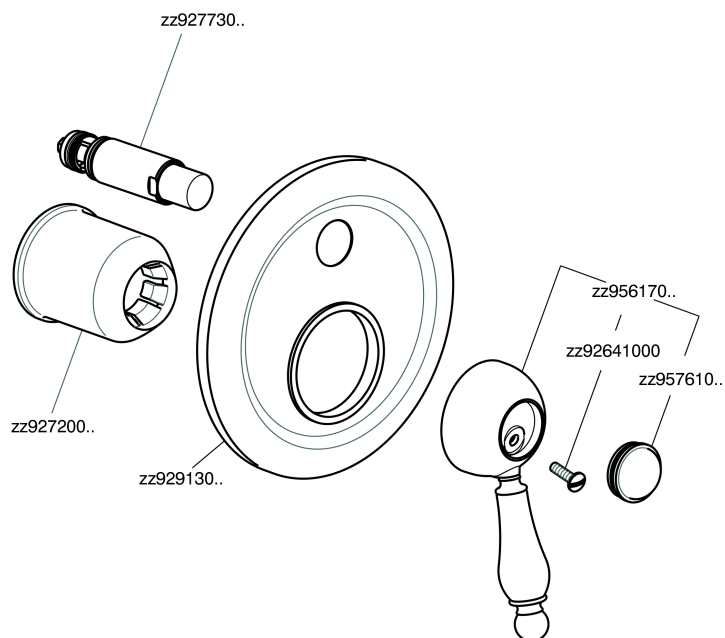

## Exposed part for concealed S.L.bath-shower valve ARCANA EMPRESS\_EM002100

EM002100

<https://en.cisal.it/exposed-part-for-concealed-s-l-bath-shower-valve-arcana-empress-em002100>

## Concealed single lever bath-shower valve CONCEALED\_ZA002210

ZA002210

<https://en.cisal.it/concealed-single-lever-bath-shower-valve-concealed-za002210>

2026-04-30