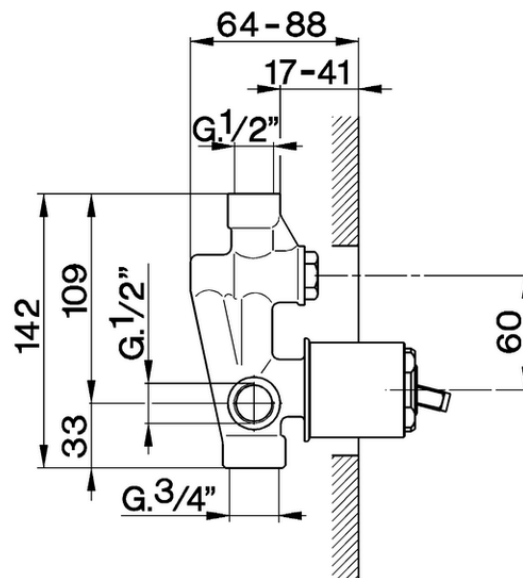

Exposed part for concealed S.L.bath-shower valve ARCANA EMPRESS_EM002100

EM002100

<https://en.cisal.it/exposed-part-for-concealed-s-l-bath-shower-valve-arcana-empress-em002100>

ZA002210

<https://en.cisal.it/concealed-single-lever-bath-shower-valve-concealed-za002210>