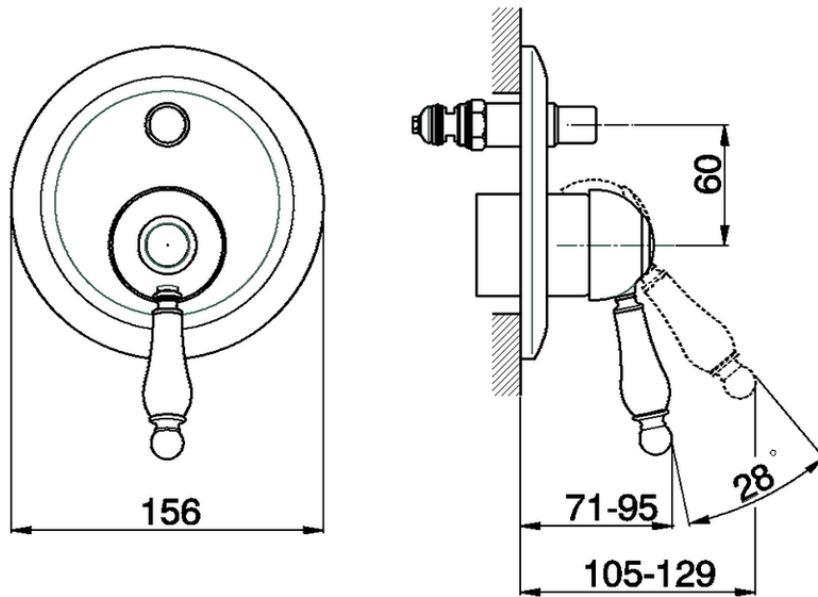

Exposed part for concealed S.L.bath-shower valve ARCANA EMPRESS_EM002100

EM002100

<https://en.cisal.it/exposed-part-for-concealed-s-l-bath-shower-valve-arcana-empress-em002100>

ZA002210

<https://en.cisal.it/concealed-single-lever-bath-shower-valve-concealed-za002210>