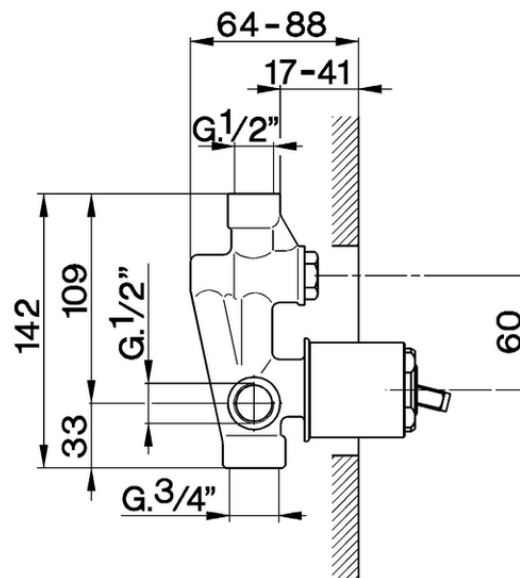

Exposed part for concealed S.L.bath-shower valve ARCANA EMPRESS_EM002100

EM002100

<https://en.cisal.it/exposed-part-for-concealed-s-l-bath-shower-valve-arcana-empress-em002100>

ZA002210

<https://en.cisal.it/concealed-single-lever-bath-shower-valve-concealed-za002210>