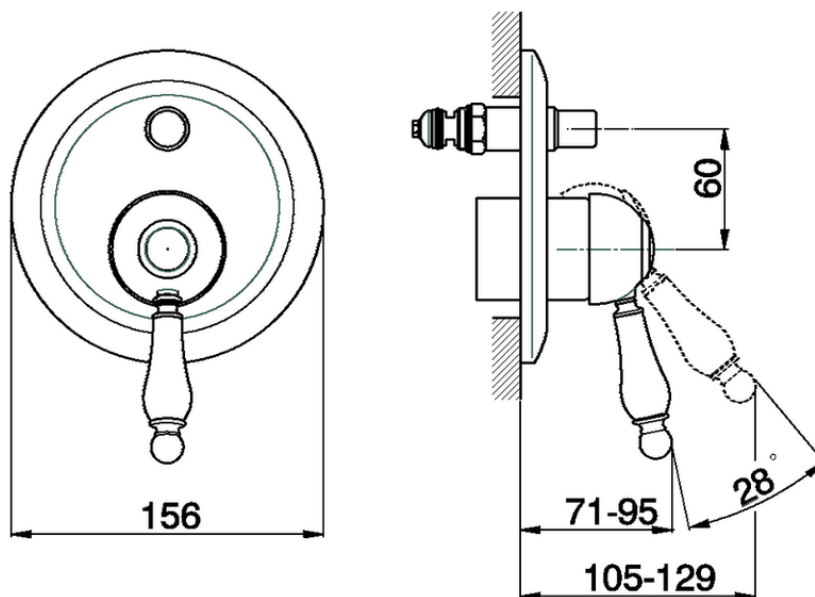

Exposed part for concealed S.L.bath-shower valve ARCANA EMPRESS_EM002100

EM002100

<https://en.cisal.it/exposed-part-for-concealed-s-l-bath-shower-valve-arcana-empress-em002100>

ZA002210

<https://en.cisal.it/concealed-single-lever-bath-shower-valve-concealed-za002210>