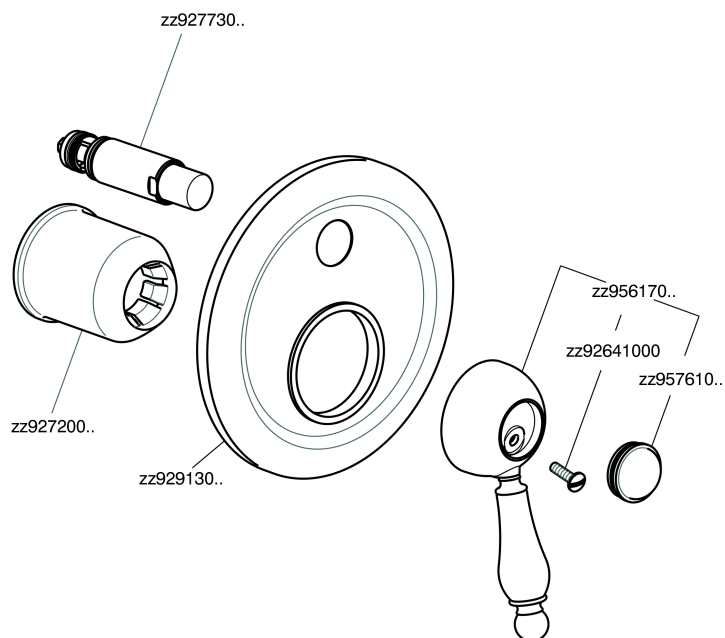

Exposed part for concealed S.L.bath-shower valve ARCANA EMPRESS_EM002100

EM002100

<https://en.cisal.it/exposed-part-for-concealed-s-l-bath-shower-valve-arcana-empress-em002100>

Concealed single lever bath-shower valve CONCEALED_ZA002210

ZA002210

<https://en.cisal.it/concealed-single-lever-bath-shower-valve-concealed-za002210>

2026-06-14